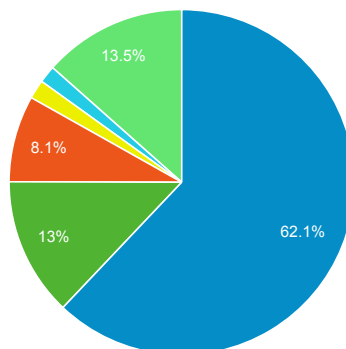

Visits and Pages / Visit by Source / Medium

Source / Medium	Visits	Pages / Visit