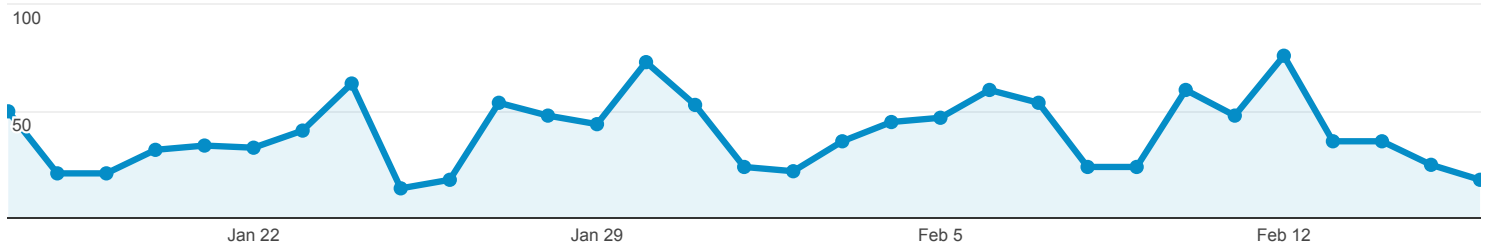

Monthly Website Report (Custom Dashboard)

Jan 17, 2014 - Feb 16, 2014

 All Visits
100.00%

Visits

1,234

% of Total: 100.00% (1,234)

Visits

● Visits

Pages / Visit

4.99

Site Avg: 4.99 (0.00%)

Pageviews

6,158

% of Total: 100.00% (6,158)

Avg. Visit Duration

00:02:49

Device Category	Visits	Pages / Visit
desktop	954	5.49
mobile	187	2.72
tablet	93	4.43