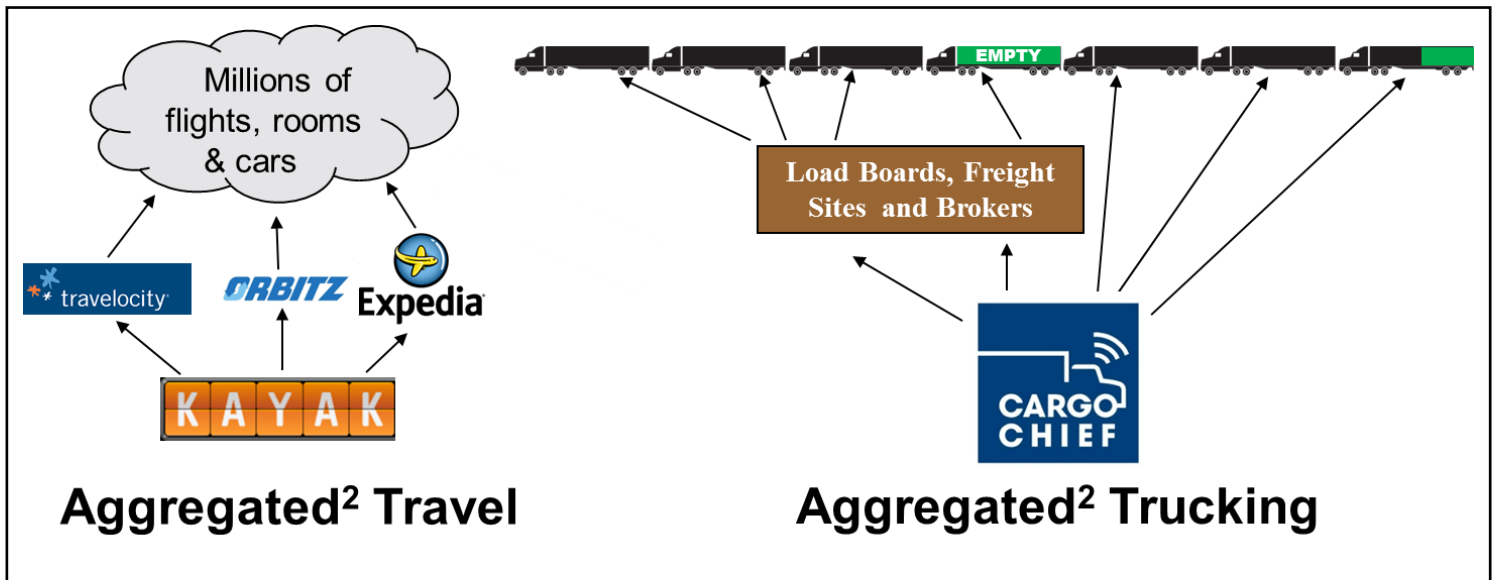

Save Time and Up to 40% on Your Freight Expenses

Aggregation² Generates the Best Results: Timing, Service and Pricing

- Similar approach to Kayak.com taking your flight request and searching 100s of travel sites/networks for best value for your travel
- Cargo Chief sources trucking capacity for you from direct trucking carriers and via aggregation partners (freight sites, load boards, consolidators and brokers)
- With the broadest network, Cargo Chief is best equipped to take advantage of the 28% of trucks that are empty at any point in time to find you space at the best available price
- With our unique approach Cargo Chief can make service when other sources are unable
- Save time when generating a shipment with our industry leading modern user interface
- Quick access to current and historical load information from a few clicks
- Share your monthly Cargo Chief Savings Report detailing your savings from market rates
- Our Cargo Locate™ service accurately tracks your PTL and TL loads via cellular tower triangulation which is not subject to dispatcher exaggerations about GPS units
- Easy to use, fewer billing disputes and you can book your next load online in a minute