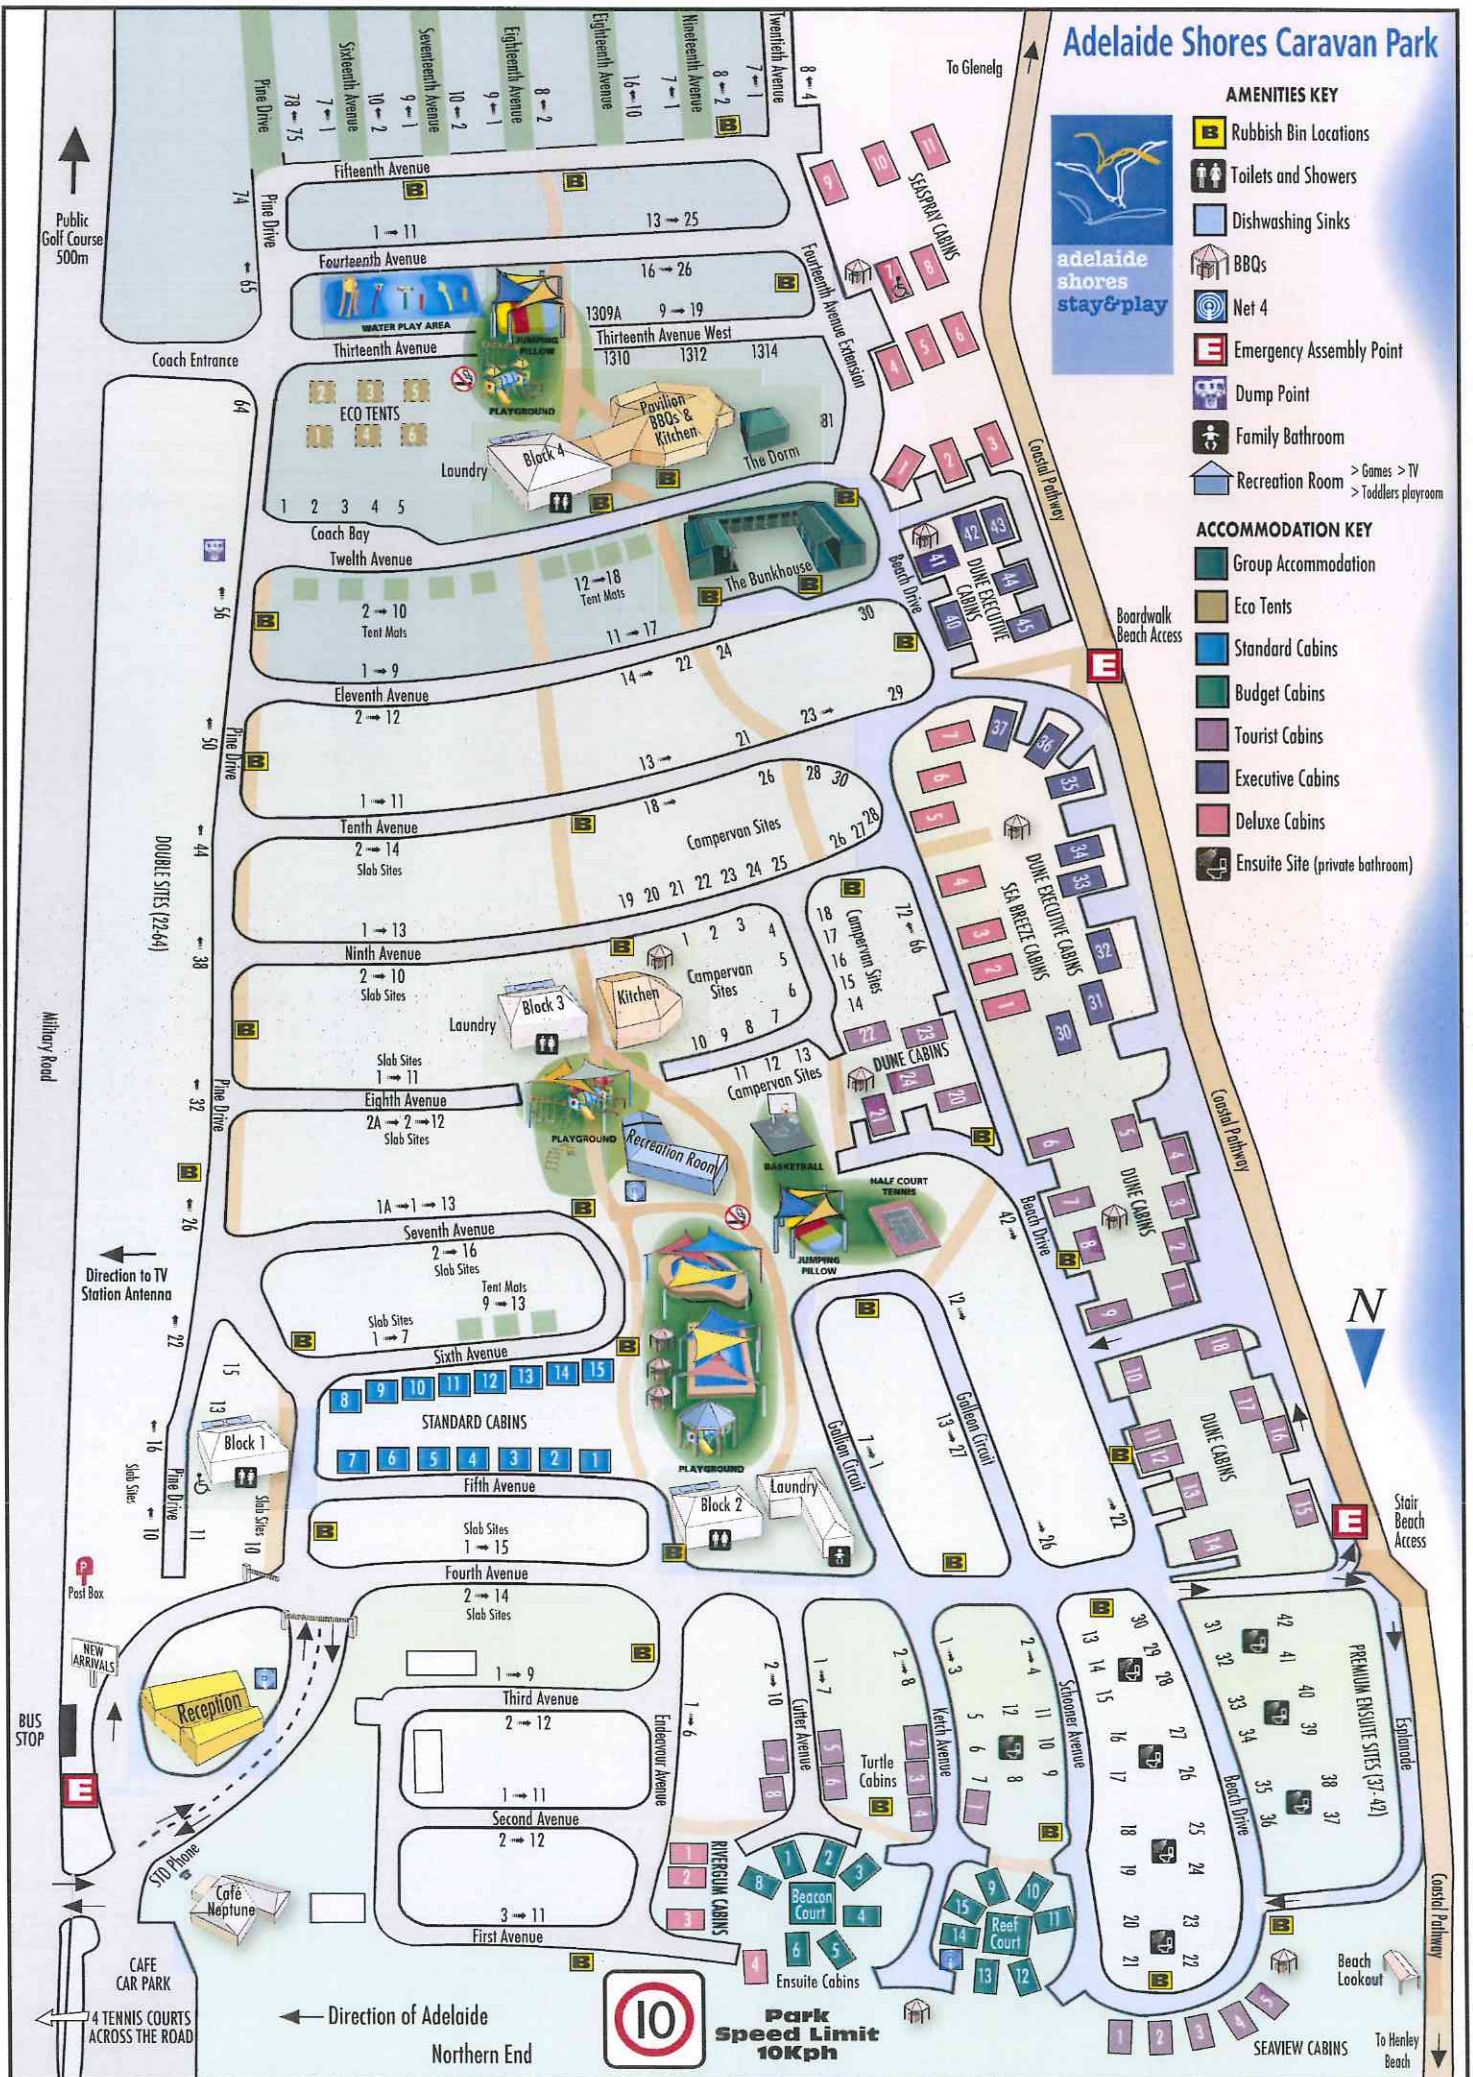

50th Anniversary of 110 Battery Reunion May 2015

Dear Attendees,

Adelaide Shores Caravan Park has been listed as the preferred accommodation for the up and coming Battery Reunion. Attached below is the price list for both cabins and sites at the Caravan Park.

If you require any additional information please do not hesitate to contact Zoe or Keren in the groups department at Adelaide Shores.

Adelaide Shores Caravan Park

Room Type	Bedding	No. of rooms	
Deluxe "Seaspray" Cabin (5 berth)	1 x King Split 1 x Single 1 x Double Bunk	11 (Incl. 1 access cabin)	
Deluxe Cabin (6 berth)	1 x Queen 2 x Double Bunks	11	
Executive Cabin (4 berth)	1 x Queen 2 x Singles	14	
Norfolk Cabin 2-bedroom (5 berth) 3-bedroom (7 berth)	1 x Queen 2 x Singles 1 x Sofa bed 1 x Double (3-bed)	7 2	
Tourist Cabin (4 or 5 berth)	1 x Queen 2 x Singles OR 1 x Double Bunk OR 1 x Triple Bunk	5 9 9	
Tourist "Seaview" Cabin (2 berth)	1 x Queen	5	
Studio Cabin (2 berth)	1 x Queen	8	
Budget Cabin (6 berth) (External private bathroom)	1 x Queen 2 x Double Bunks	15	
Standard Cabin (6 berth) (Use shared bathrooms)	1 x Queen 2 x Double Bunks	15	
Eco Tent (4 berth) (Use shared bathrooms)	1 x Double 1 x Double Bunk	6	

Adelaide Shores Caravan Park

AMENITIES KEY

- Rubbish Bin Locations
- Toilets and Showers
- Dishwashing Sinks
- BBQs
- Net 4
- Emergency Assembly Point
- Dump Point
- Family Bathroom
- Recreation Room > Games > TV
> Toddlers playground

ACCOMMODATION KEY

- Group Accommodation
- Eco Tents
- Standard Cabins
- Budget Cabins
- Tourist Cabins
- Executive Cabins
- Deluxe Cabins
- Ensuite Site (private bathroom)

Park Speed Limit 10Kph