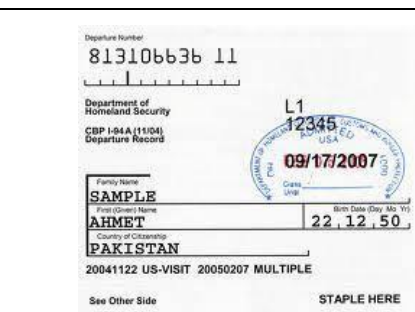

Arrival/Departure Record/ Registro de Llegada/Salida (I-94/I-94A)