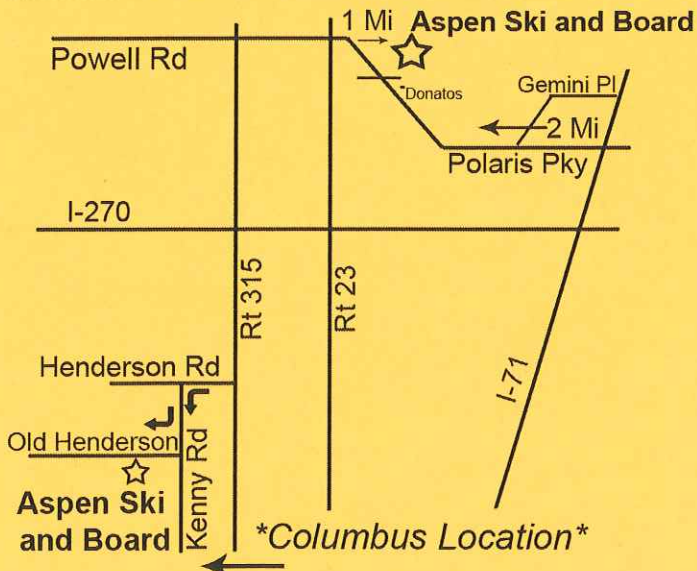

Check us out on :

facebook or twitter

Exclusively For Your School

** Choose From 15 Brands of Snowboards

Including K2, Burton, Lib Tech, Gnu, Arbor, Rossignol, Step Child, Never Summer, & Ride

** Check Out Aspen's Huge Selection Of Twin Tip Skis from K2, Line, Salomon, Armada, Volkl, Elan, Nordica, & Rossignol

** Come Into Aspen Ski and Board Where Our Professional Staff Of Skiers And Riders Will Get You Set Up

Come Visit One of Aspen Ski and Board's Two Locations On Polaris Parkway or On Old Henderson Rd.

Fall Hours: M-f 11-8 Sat 10-6 Sun 12-5