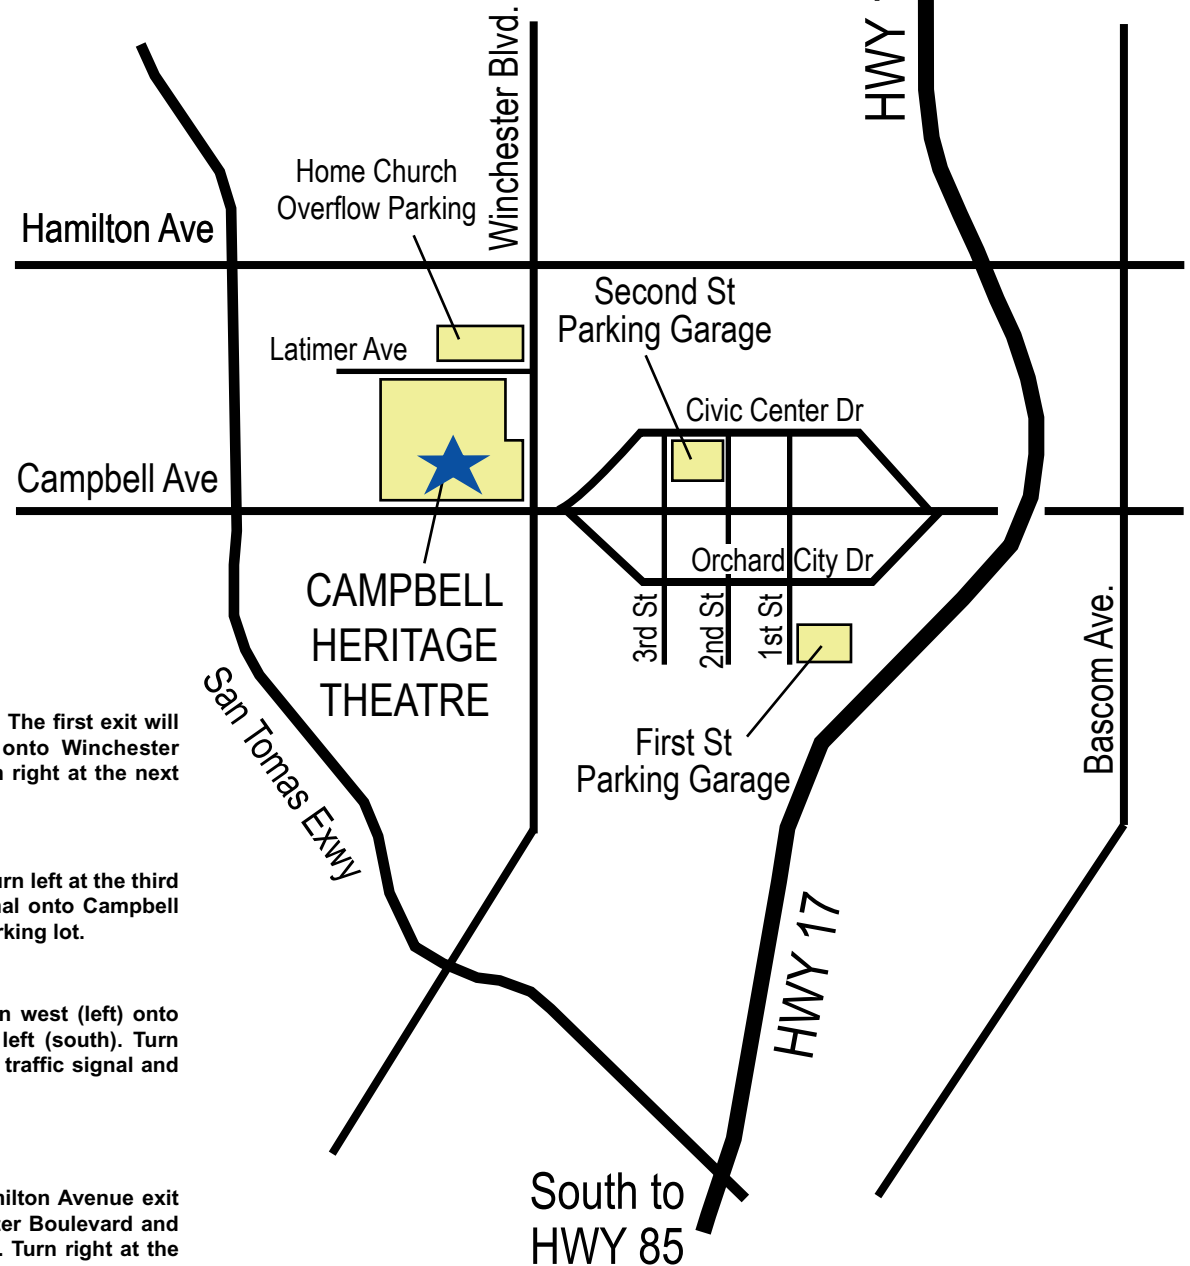

The Campbell Heritage Theatre

at the Campbell Community Center

1 W. Campbell Ave., Campbell, CA 95008

408-866-2700

North to
HWY 280 & 880

Directions:

From San Francisco:

Take 280 South toward San Jose; take Hwy 17 South (toward Santa Cruz) exit. The first exit will be Hamilton Avenue; go west (right). Turn left at the third traffic signal onto Winchester Boulevard. Turn right at the second traffic signal onto Campbell Avenue. Turn right at the next traffic signal and enter the Community Center parking lot.

From the East Bay:

Take 880 South to the Hamilton Avenue. Go west (right) on Hamilton Avenue. Turn left at the third traffic signal onto Winchester Boulevard. Turn right at the second traffic signal onto Campbell Avenue. Turn right at the next traffic signal and enter the Community Center parking lot.

From Santa Cruz:

Take Hwy 17 North toward San Jose. Take the Hamilton Avenue exit and turn west (left) onto Hamilton Avenue. Take Hamilton Avenue to Winchester Boulevard and turn left (south). Turn right at the second traffic signal onto Campbell Avenue. Turn right at the next traffic signal and enter the Community Center parking lot.

From South 101:

Take 101 North to Hwy 85 North. Take Hwy 85 to Hwy 17 North. Take the Hamilton Avenue exit and turn west (left) onto Hamilton Avenue. Take Hamilton Avenue to Winchester Boulevard and turn left (south). Turn right at the second traffic signal onto Campbell Avenue. Turn right at the next traffic signal and enter the Community Center parking lot.