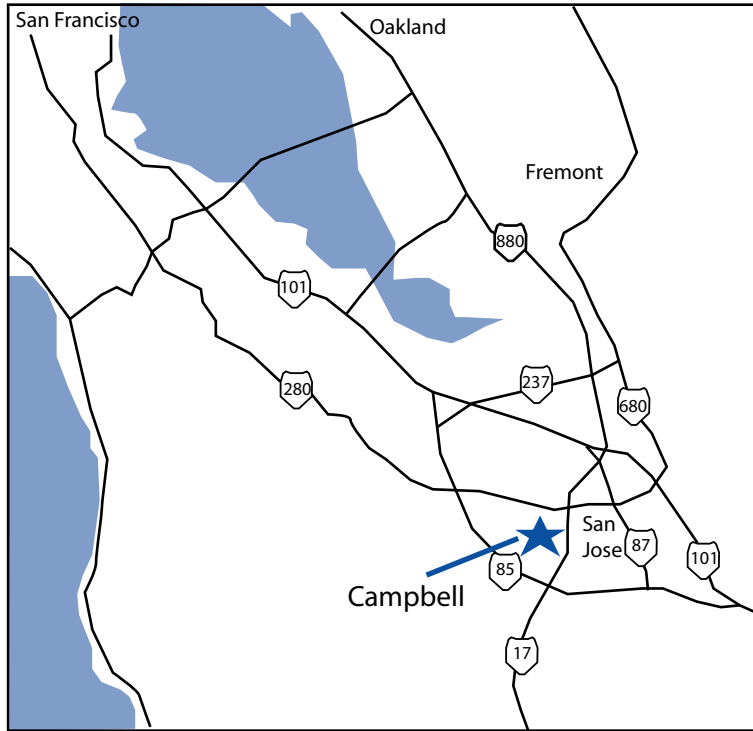

The Campbell Heritage Theatre

at the Campbell Community Center

1 W. Campbell Ave., Campbell, CA 95008

408-866-2700

North to
HWY 280 & 880

Directions:

From San Francisco:

Take 280 South toward San Jose; take Hwy 17 South (toward Santa Cruz) exit. The first exit will be Hamilton Avenue; go west (right). Turn left at the third traffic signal onto Winchester Boulevard. Turn right at the second traffic signal onto Campbell Avenue. Turn right at the next traffic signal and enter the Community Center parking lot.

From the East Bay:

Take 880 South to the Hamilton Avenue. Go west (right) on Hamilton Avenue. Turn left at the third traffic signal onto Winchester Boulevard. Turn right at the second traffic signal onto Campbell Avenue. Turn right at the next traffic signal and enter the Community Center parking lot.

From Santa Cruz:

Take Hwy 17 North toward San Jose. Take the Hamilton Avenue exit and turn west (left) onto Hamilton Avenue. Take Hamilton Avenue to Winchester Boulevard and turn left (south). Turn right at the second traffic signal onto Campbell Avenue. Turn right at the next traffic signal and enter the Community Center parking lot.

From South 101:

Take 101 North to Hwy 85 North. Take Hwy 85 to Hwy 17 North. Take the Hamilton Avenue exit and turn west (left) onto Hamilton Avenue. Take Hamilton Avenue to Winchester Boulevard and turn left (south). Turn right at the second traffic signal onto Campbell Avenue. Turn right at the next traffic signal and enter the Community Center parking lot.