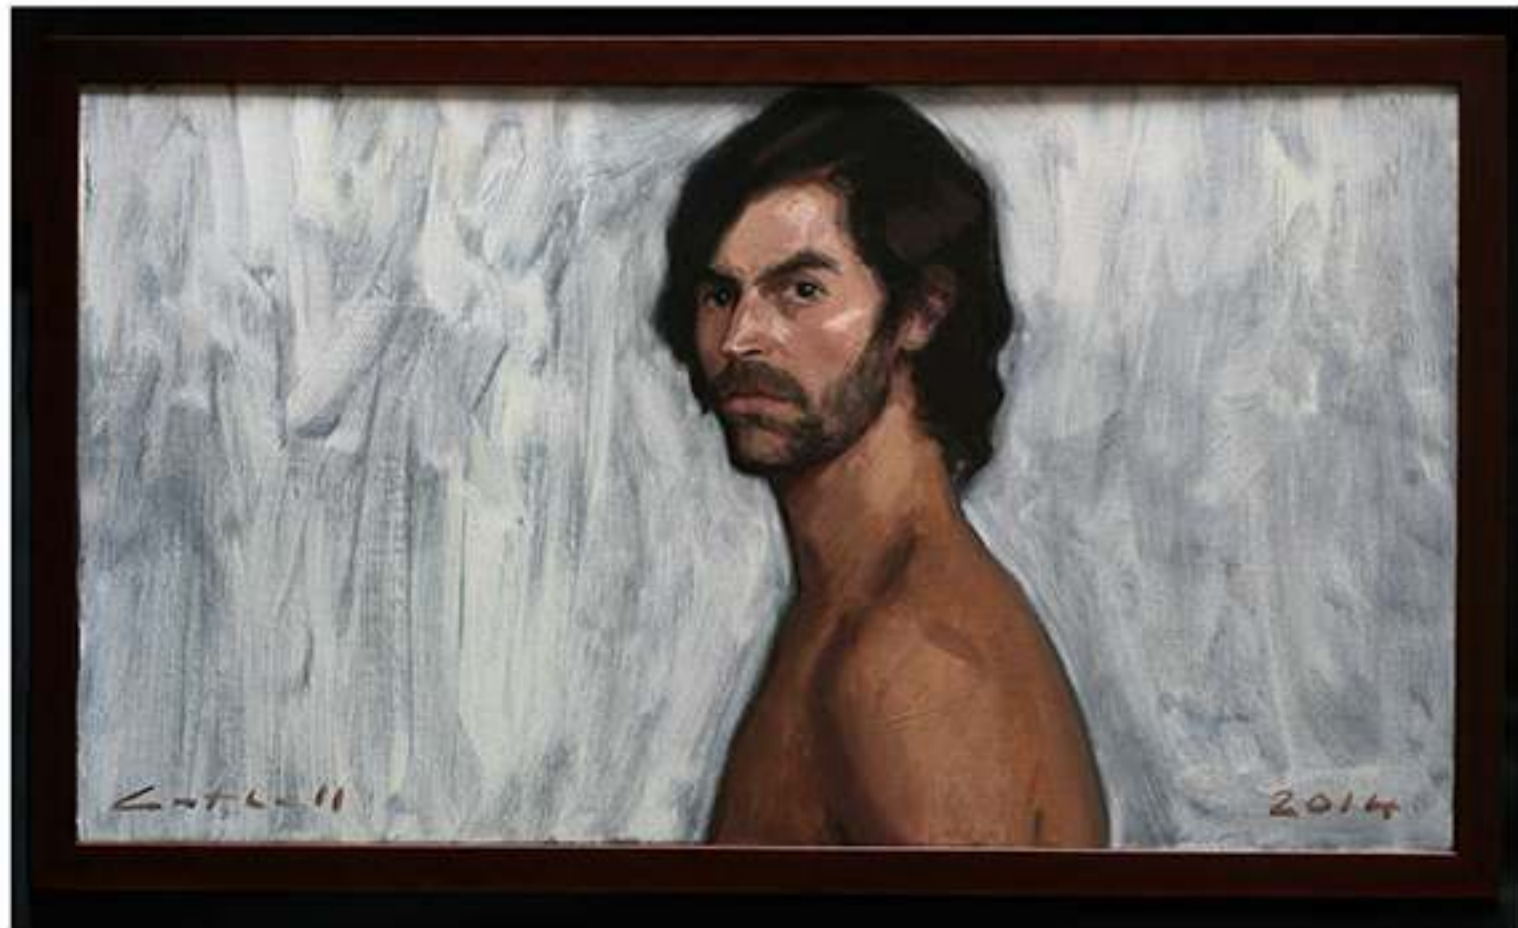

# NICK CUTHELL

Nude, 2014  
Oil on linen  
80 x 60cm

Self Portrait, 2014  
Oil on linen  
50 x 90cm

Still Life, 2013  
Oil on linen  
30 x 40cm

Toyin, 2014  
Oil on linen  
60 x 45cm