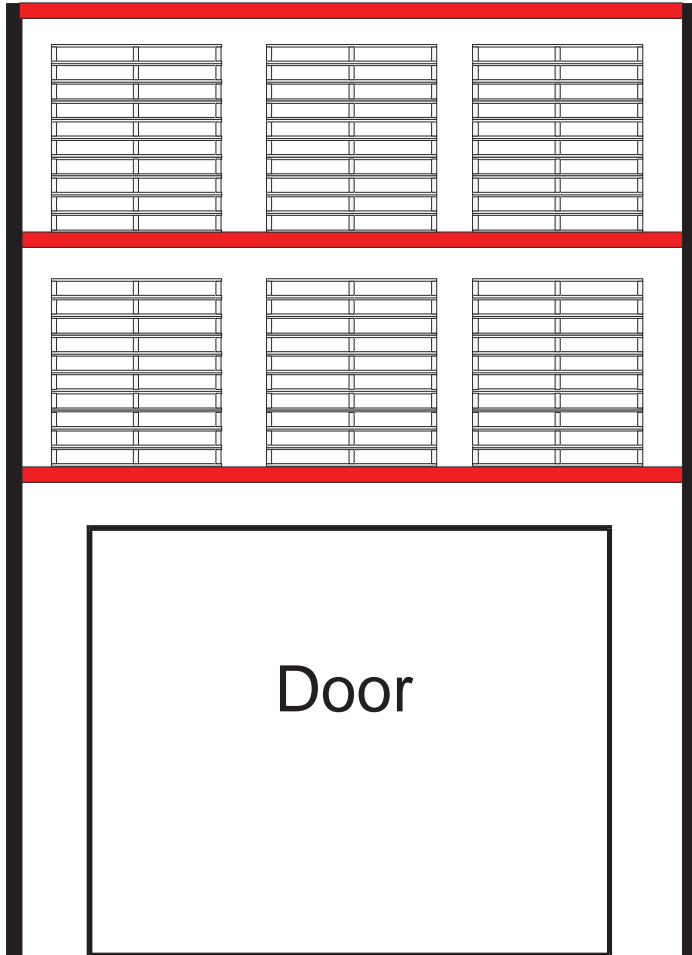

Pallet Rack Selection Chart

Selective

Front View (from aisle)

Side View (from end of rack row)

Pallet Rack Selection Chart

Double-Deep Selective

Front View (from aisle)

Side View (from end of rack row)

Front View (from aisle)

Side View (from end of rack row)

Pallet Rack Selection Chart

Gravity Flow

Front View (from aisle)

Side View (from end of rack row)

Pallet Rack Selection Chart

Push Back

Front View (from aisle)
4 high shown

Side View (from end of rack row)

Pallet Rack Selection Chart

Over-door Empty Pallet

Front View (from aisle)

Side View (from end of rack row)

w.w.Cannon, Inc.

Design. Layout. Build. Install.