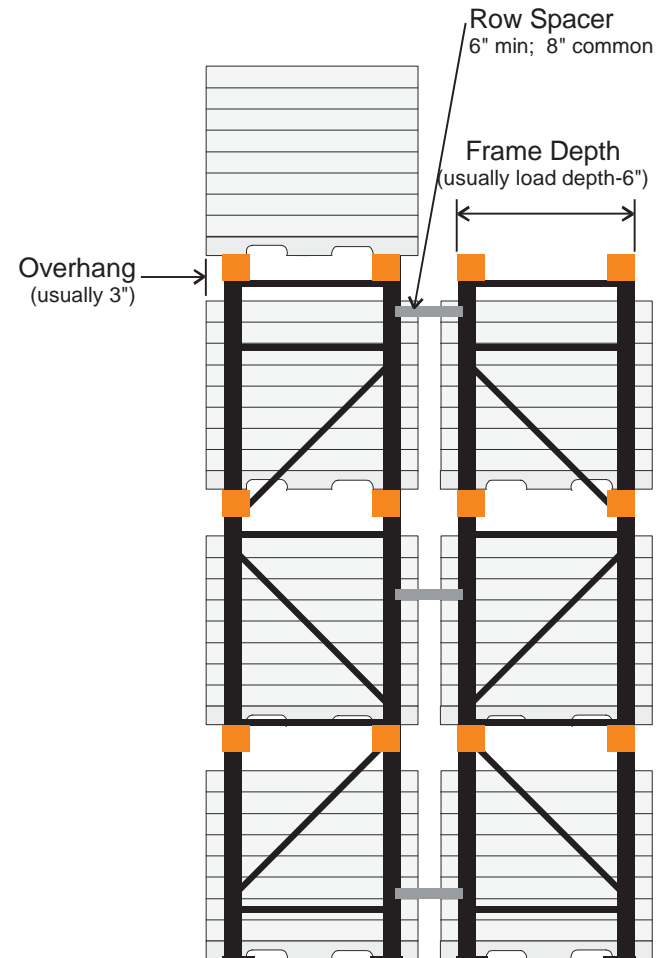

Pallet Rack Selection Chart

Selective

Front View (from aisle)

Side View (from end of rack row)

Pallet Rack Selection Chart

Double-Deep Selective

Front View (from aisle)

Side View (from end of rack row)

standard design
1st level elevated

alternate design
1st level on floor/ wider bays

standard design
1st level elevated

alternate design
1st level on floor/ wider bays

w.w.Cannon, Inc.

Design. Layout. Build. Install.

Front View (from aisle)

Side View (from end of rack row)

Pallet Rack Selection Chart

Gravity Flow

Front View (from aisle)

Side View (from end of rack row)

Pallet Rack Selection Chart

Push Back