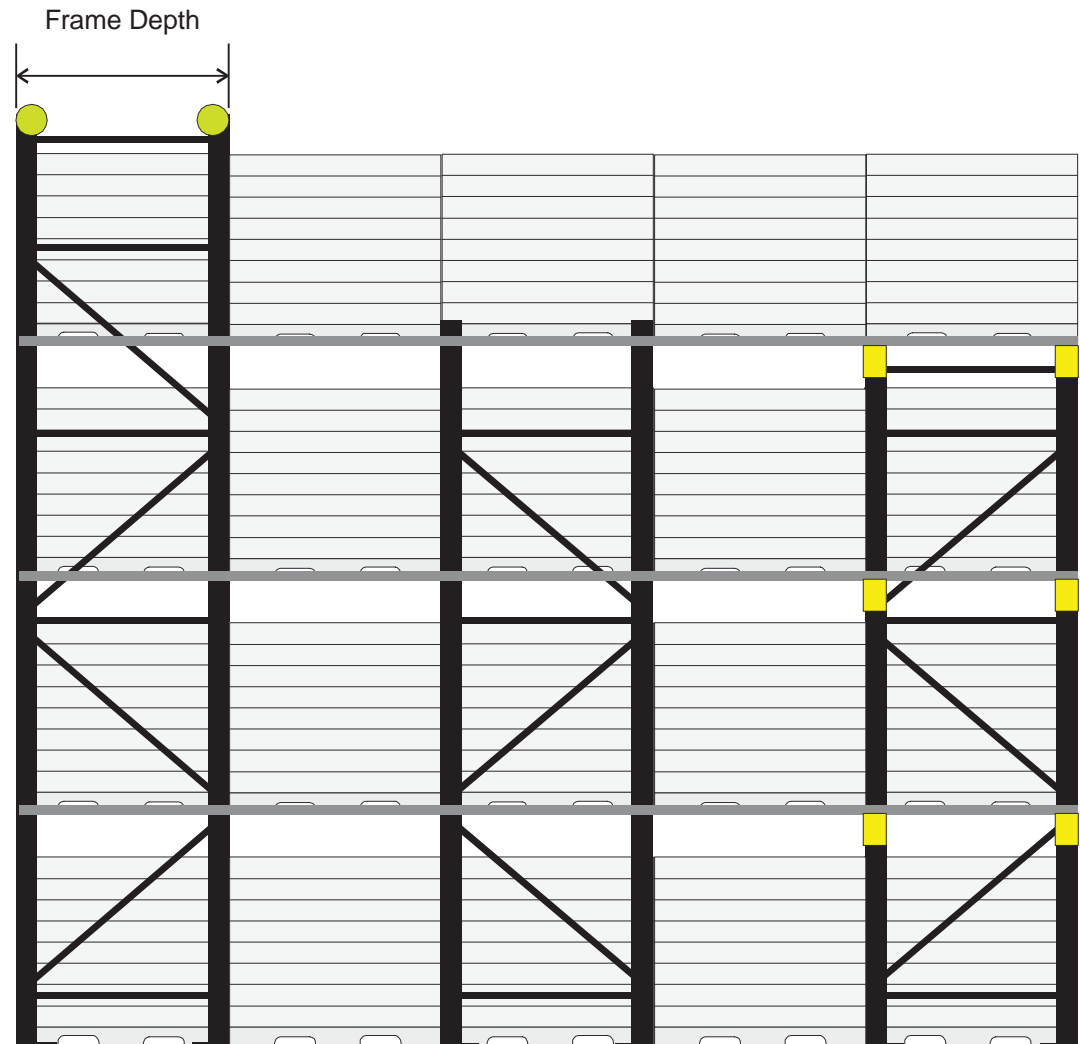

Side View (from end of rack row)

w.w.Cannon, Inc.
Design. Layout. Build. Install.

"Since 1938"
Celebrating 75 Years of Excellence!

1-800-442-3061

www.wwcannon.com

STEEL KING