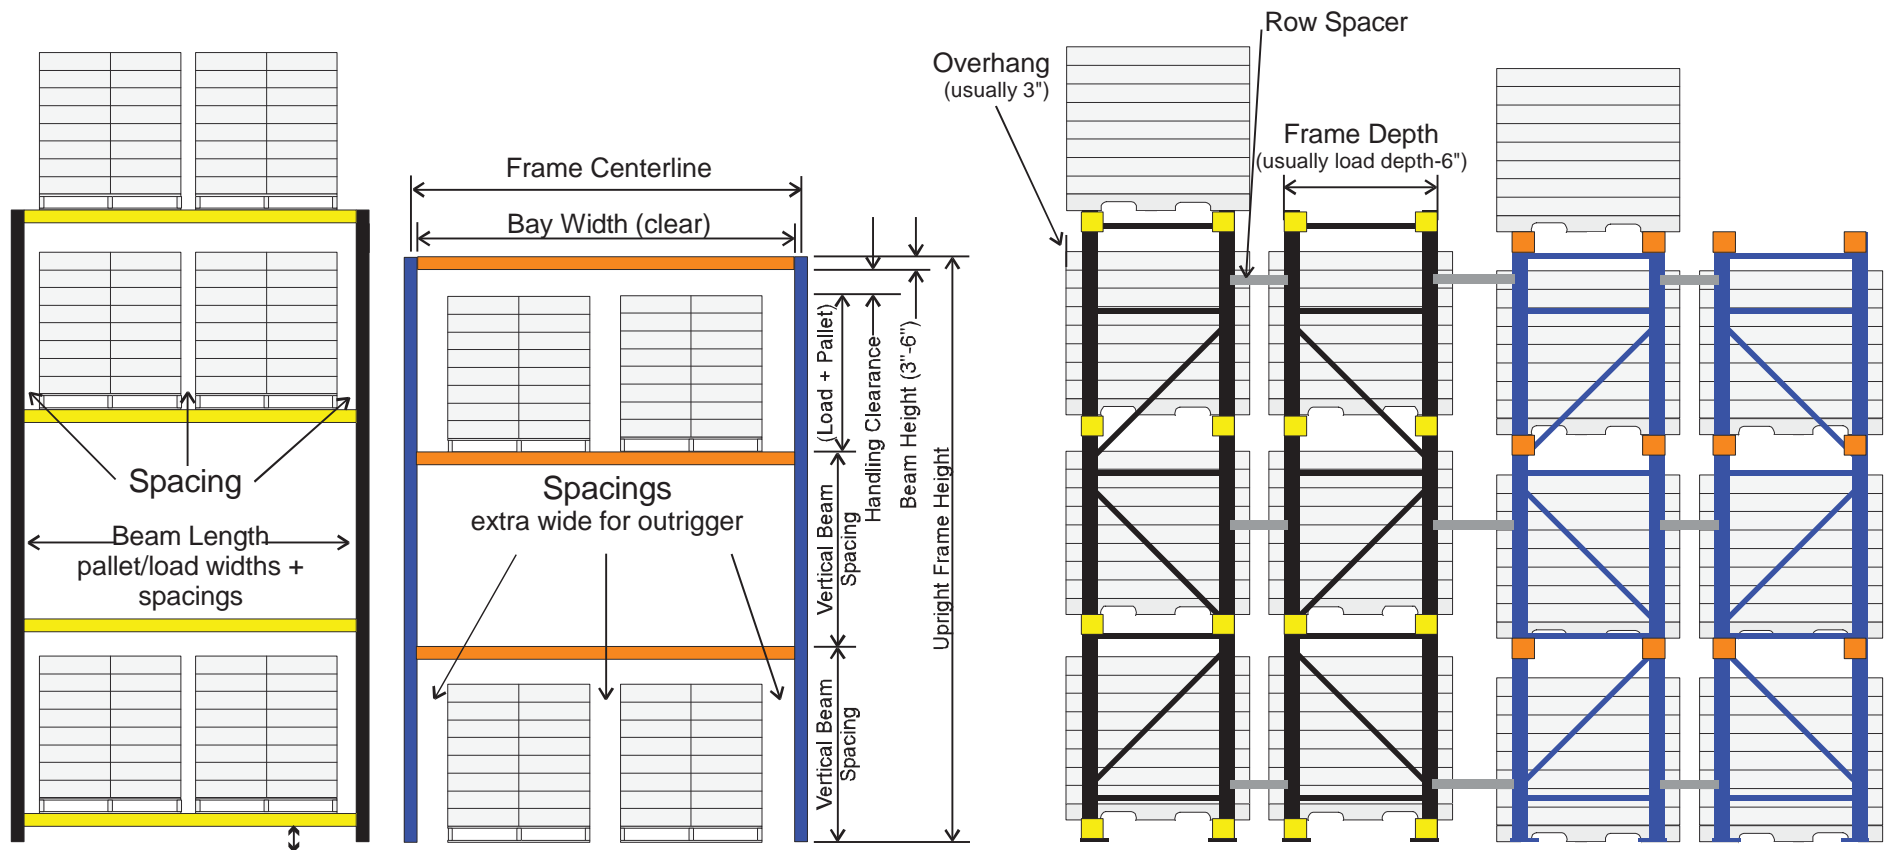

Pallet Rack Selection Chart

Selective

Front View (from aisle)

Side View (from end of rack row)

Pallet Rack Selection Chart

Double-Deep Selective

Front View (from aisle)

Side View (from end of rack row)

standard design
1st level elevated

alternate design
1st level on floor/ wider bays

standard design
1st level elevated

alternate design
1st level on floor/ wider bays

w.w.Cannon, Inc.

Design. Layout. Build. Install.

Front View (from aisle)

Side View (from end of rack row)

Pallet Rack Selection Chart

Gravity Flow

Front View (from aisle)

Side View (from end of rack row)

Pallet Rack Selection Chart

Push Back

Front View (from aisle)
4 high shown

Side View (from end of rack row)

Pallet Rack Selection Chart

Over-door Empty Pallet

Front View (from aisle)

Side View (from end of rack row)

w.w.Cannon, Inc.

Design. Layout. Build. Install.