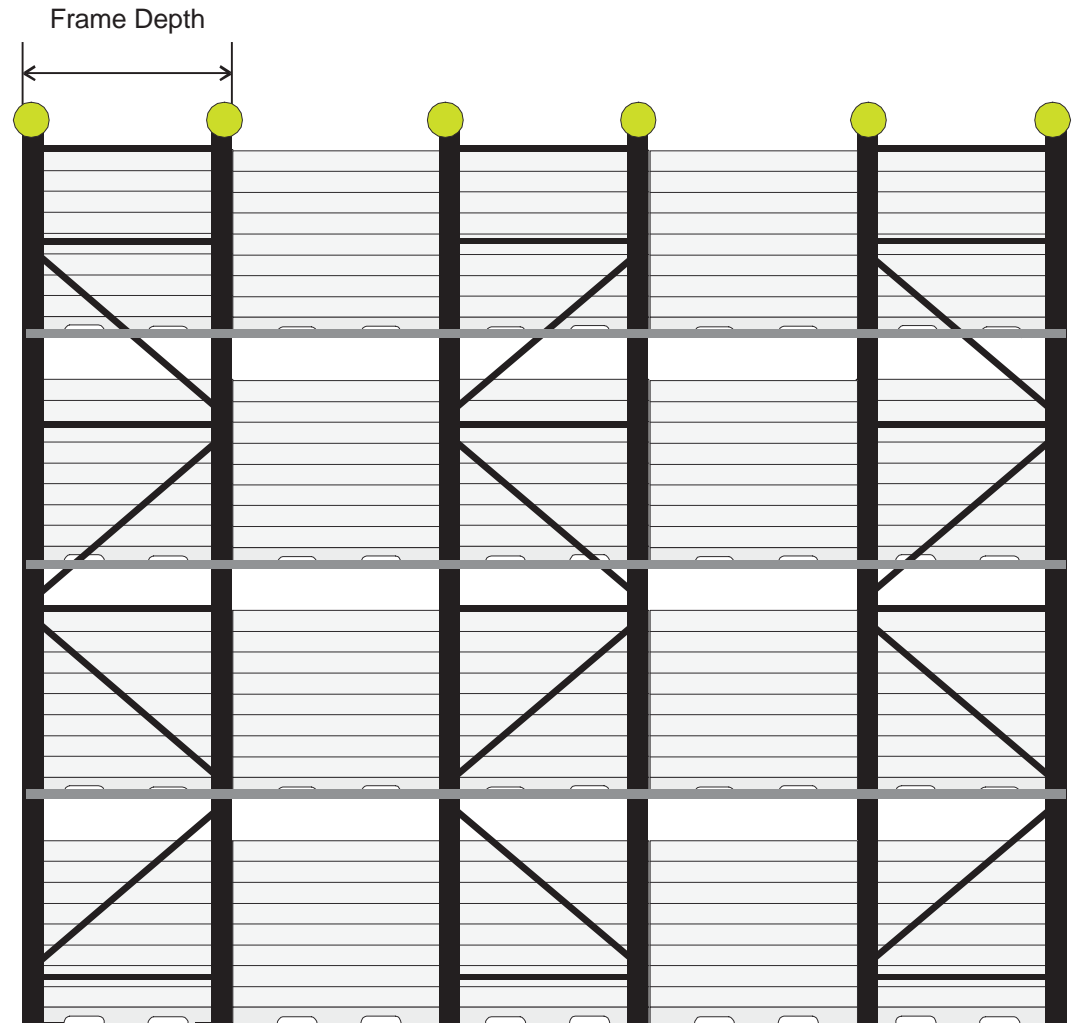

Pallet Rack Selection Chart

Selective

Front View (from aisle)

Side View (from end of rack row)

Pallet Rack Selection Chart

Double-Deep Selective

Front View (from aisle)

Side View (from end of rack row)

Side View (from end of rack row)

w.w.Cannon, Inc.
Design. Layout. Build. Install.

"Since 1938"
Celebrating 75 Years of Excellence!

1-800-442-3061

www.wwcannon.com

STEEL KING

Pallet Rack Selection Chart

Drive-Through

Front View (from aisle)

Side View (from end of rack row)

Pallet Rack Selection Chart

Gravity Flow

Front View (from aisle)

Side View (from end of rack row)

Pallet Rack Selection Chart

Push Back

Front View (from aisle)
4 high shown

Side View (from end of rack row)

Pallet Rack Selection Chart

Over-door Empty Pallet

Front View (from aisle)

Side View (from end of rack row)

w.w.Cannon, Inc.

Design. Layout. Build. Install.