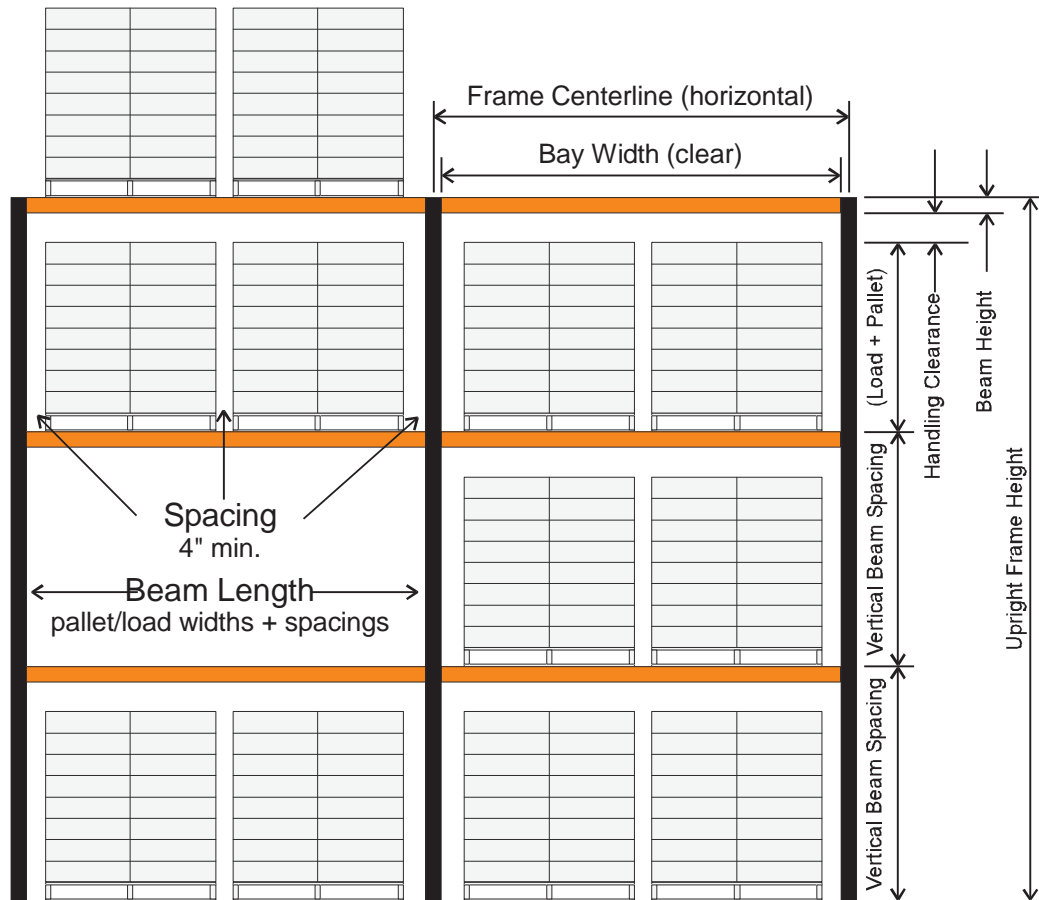

Pallet Rack Selection Chart

Selective

Front View (from aisle)

Side View (from end of rack row)

Pallet Rack Selection Chart

Double-Deep Selective

Front View (from aisle)

Side View (from end of rack row)

standard design
1st level elevated

alternate design
1st level on floor/ wider bays

standard design
1st level elevated

alternate design
1st level on floor/ wider bays

w.w.Cannon, Inc.

Design. Layout. Build. Install.

Front View (from aisle)

Side View (from end of rack row)

Pallet Rack Selection Chart

Gravity Flow

Front View (from aisle)

Side View (from end of rack row)

Pallet Rack Selection Chart

Push Back

Front View (from aisle)
4 high shown

Side View (from end of rack row)

Pallet Rack Selection Chart

Over-door Empty Pallet

Front View (from aisle)

Side View (from end of rack row)

w.w.Cannon, Inc.

Design. Layout. Build. Install.