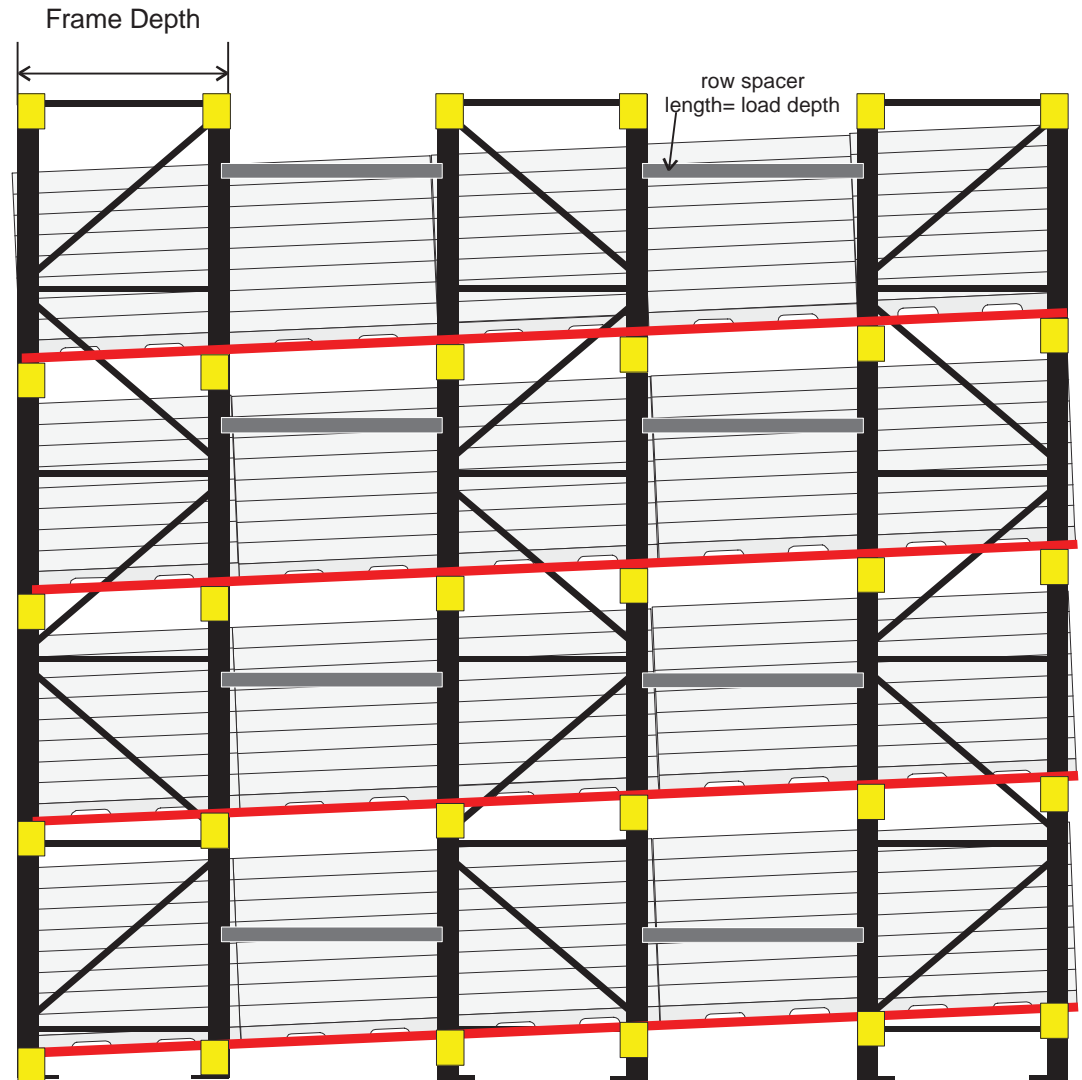

Pallet Rack Selection Chart

Selective

Front View (from aisle)

Side View (from end of rack row)

Pallet Rack Selection Chart

Double-Deep Selective

Front View (from aisle)

Side View (from end of rack row)

Front View (from aisle)

Side View (from end of rack row)

Pallet Rack Selection Chart

Gravity Flow

Front View (from aisle)

Side View (from end of rack row)

Pallet Rack Selection Chart

Push Back

Front View (from aisle)
4 high shown

Side View (from end of rack row)

Pallet Rack Selection Chart

Over-door Empty Pallet

Front View (from aisle)

Side View (from end of rack row)

w.w.Cannon, Inc.

Design. Layout. Build. Install.