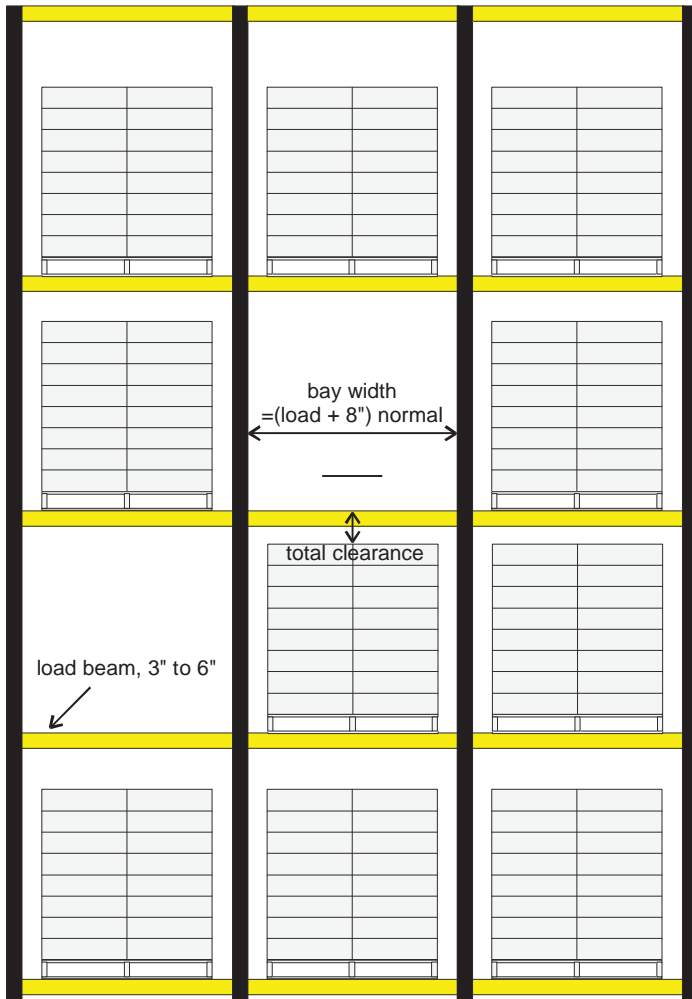

Pallet Rack Selection Chart

Selective

Front View (from aisle)

Side View (from end of rack row)

Pallet Rack Selection Chart

Double-Deep Selective

Front View (from aisle)

Side View (from end of rack row)

Front View (from aisle)

Side View (from end of rack row)

Pallet Rack Selection Chart

Gravity Flow

Front View (from aisle)

Side View (from end of rack row)

Pallet Rack Selection Chart

Push Back

Front View (from aisle)
4 high shown

Side View (from end of rack row)

Pallet Rack Selection Chart

Over-door Empty Pallet

Front View (from aisle)

Side View (from end of rack row)

w.w.Cannon, Inc.

Design. Layout. Build. Install.