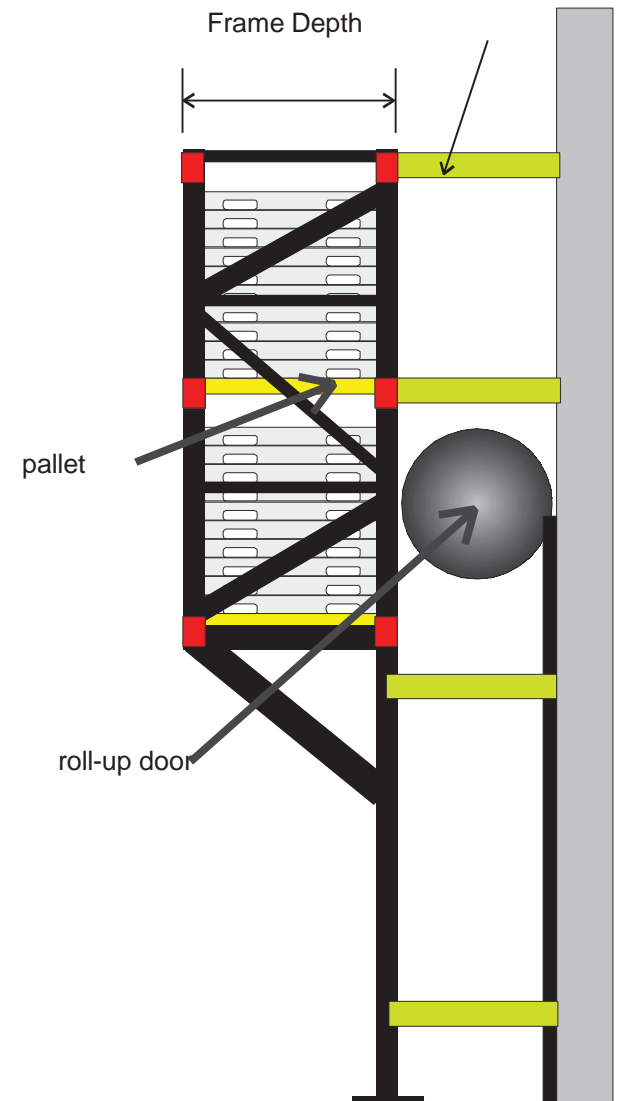

Pallet Rack Selection Chart

Selective

Front View (from aisle)

Side View (from end of rack row)

Pallet Rack Selection Chart

Double-Deep Selective

Front View (from aisle)

Side View (from end of rack row)

Front View (from aisle)

Side View (from end of rack row)

Pallet Rack Selection Chart

Gravity Flow

Front View (from aisle)

Side View (from end of rack row)

Pallet Rack Selection Chart

Push Back

Front View (from aisle)
4 high shown

Side View (from end of rack row)

Pallet Rack Selection Chart

Over-door Empty Pallet

Front View (from aisle)

Side View (from end of rack row)

w.w.Cannon, Inc.

Design. Layout. Build. Install.