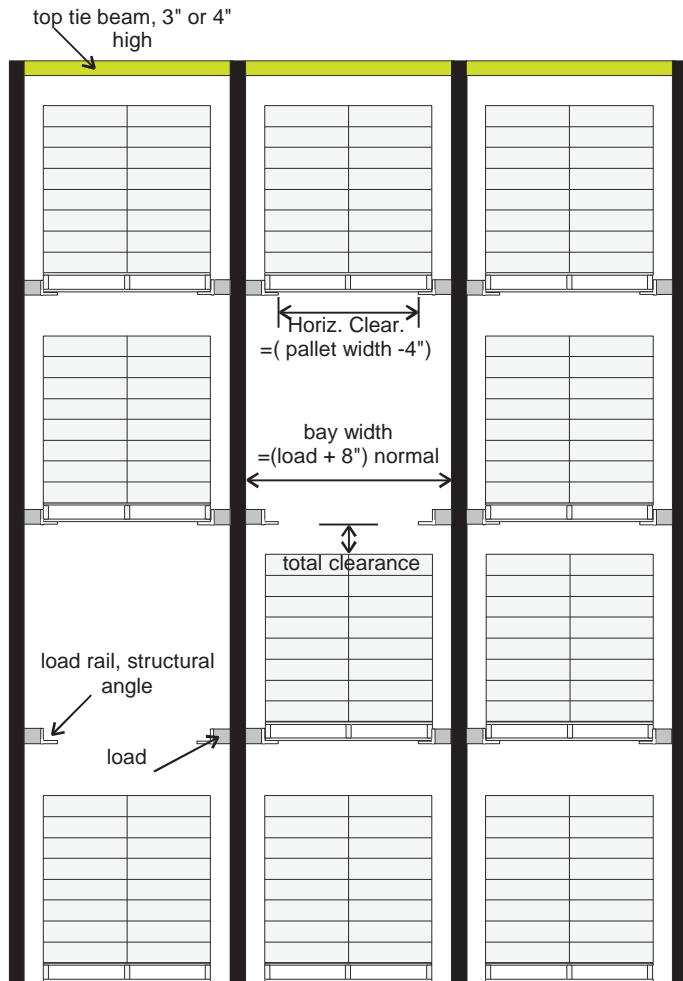

Pallet Rack Selection Chart

Selective

Front View (from aisle)

Side View (from end of rack row)

Pallet Rack Selection Chart

Double-Deep Selective

Front View (from aisle)

Side View (from end of rack row)

Side View (from end of rack row)

w.w.Cannon, Inc.
Design. Layout. Build. Install.

"Since 1938"
Celebrating 75 Years of Excellence!

1-800-442-3061

www.wwcannon.com

STEEL KING

Pallet Rack Selection Chart

Drive-Through

Front View (from aisle)

Side View (from end of rack row)

Pallet Rack Selection Chart

Gravity Flow

Front View (from aisle)

Side View (from end of rack row)

Pallet Rack Selection Chart

Push Back

Front View (from aisle)
4 high shown

Side View (from end of rack row)

Pallet Rack Selection Chart

Over-door Empty Pallet

Front View (from aisle)

Side View (from end of rack row)

w.w.Cannon, Inc.

Design. Layout. Build. Install.