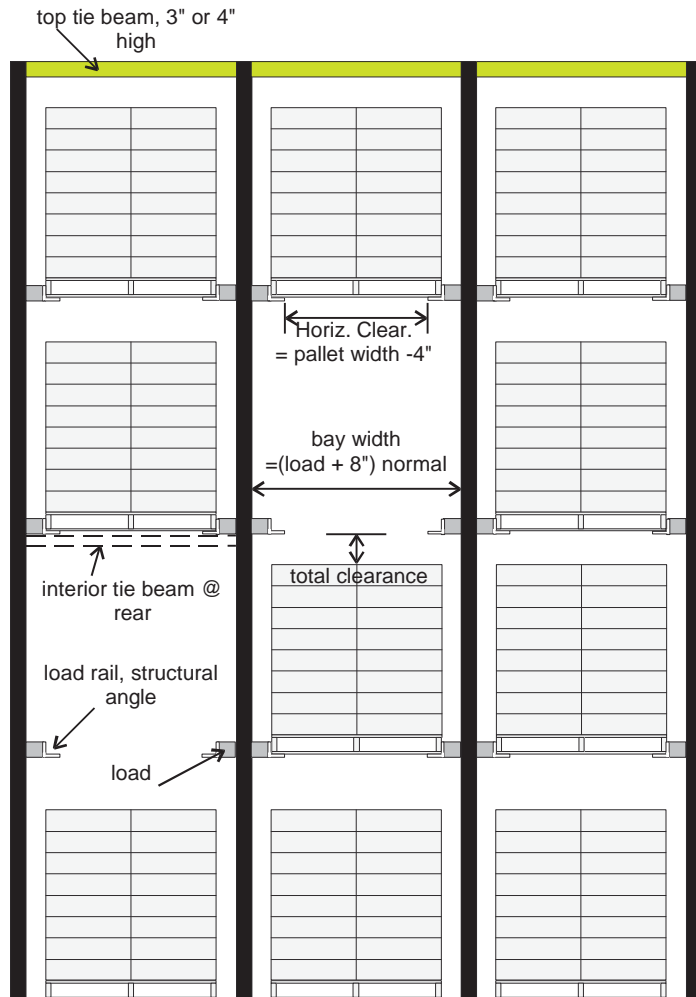

Pallet Rack Selection Chart

Drive-in

Front View (from aisle)
4 high (1+3) shown