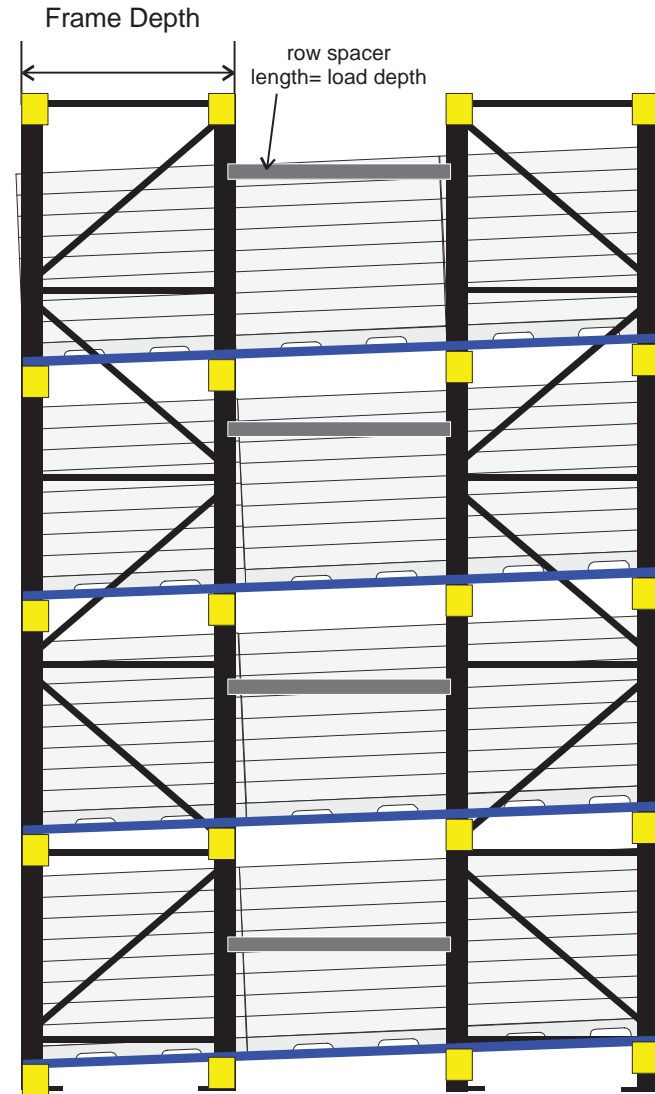

Pallet Rack Selection Chart

Selective

Front View (from aisle)

Side View (from end of rack row)

Pallet Rack Selection Chart

Double-Deep Selective

Front View (from aisle)

Side View (from end of rack row)

Front View (from aisle)

Side View (from end of rack row)

Pallet Rack Selection Chart

Gravity Flow

Front View (from aisle)

Side View (from end of rack row)

Pallet Rack Selection Chart

Push Back

Front View (from aisle)
4 high shown

Side View (from end of rack row)

Pallet Rack Selection Chart

Over-door Empty Pallet

Front View (from aisle)

Side View (from end of rack row)

w.w.Cannon, Inc.

Design. Layout. Build. Install.