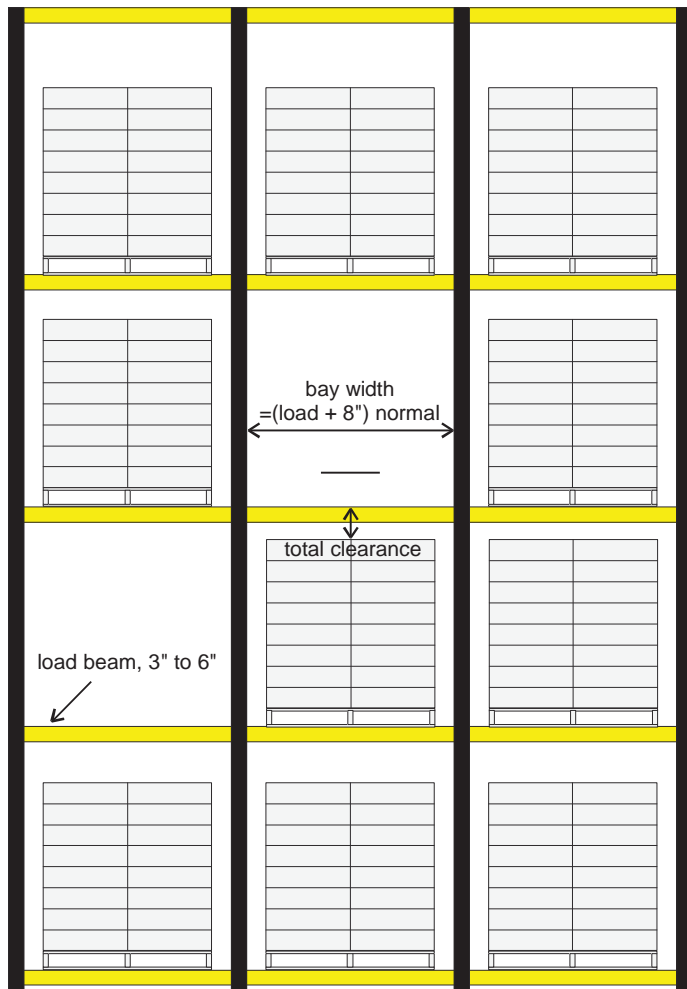

Pallet Rack Selection Chart

Selective

Front View (from aisle)

Side View (from end of rack row)

Pallet Rack Selection Chart

Double-Deep Selective

Front View (from aisle)

Side View (from end of rack row)

Front View (from aisle)

Side View (from end of rack row)

Pallet Rack Selection Chart

Gravity Flow

Front View (from aisle)

Side View (from end of rack row)

Pallet Rack Selection Chart

Push Back

Front View (from aisle)
4 high shown

Side View (from end of rack row)

Pallet Rack Selection Chart

Over-door Empty Pallet

Front View (from aisle)

Side View (from end of rack row)

w.w.Cannon, Inc.

Design. Layout. Build. Install.