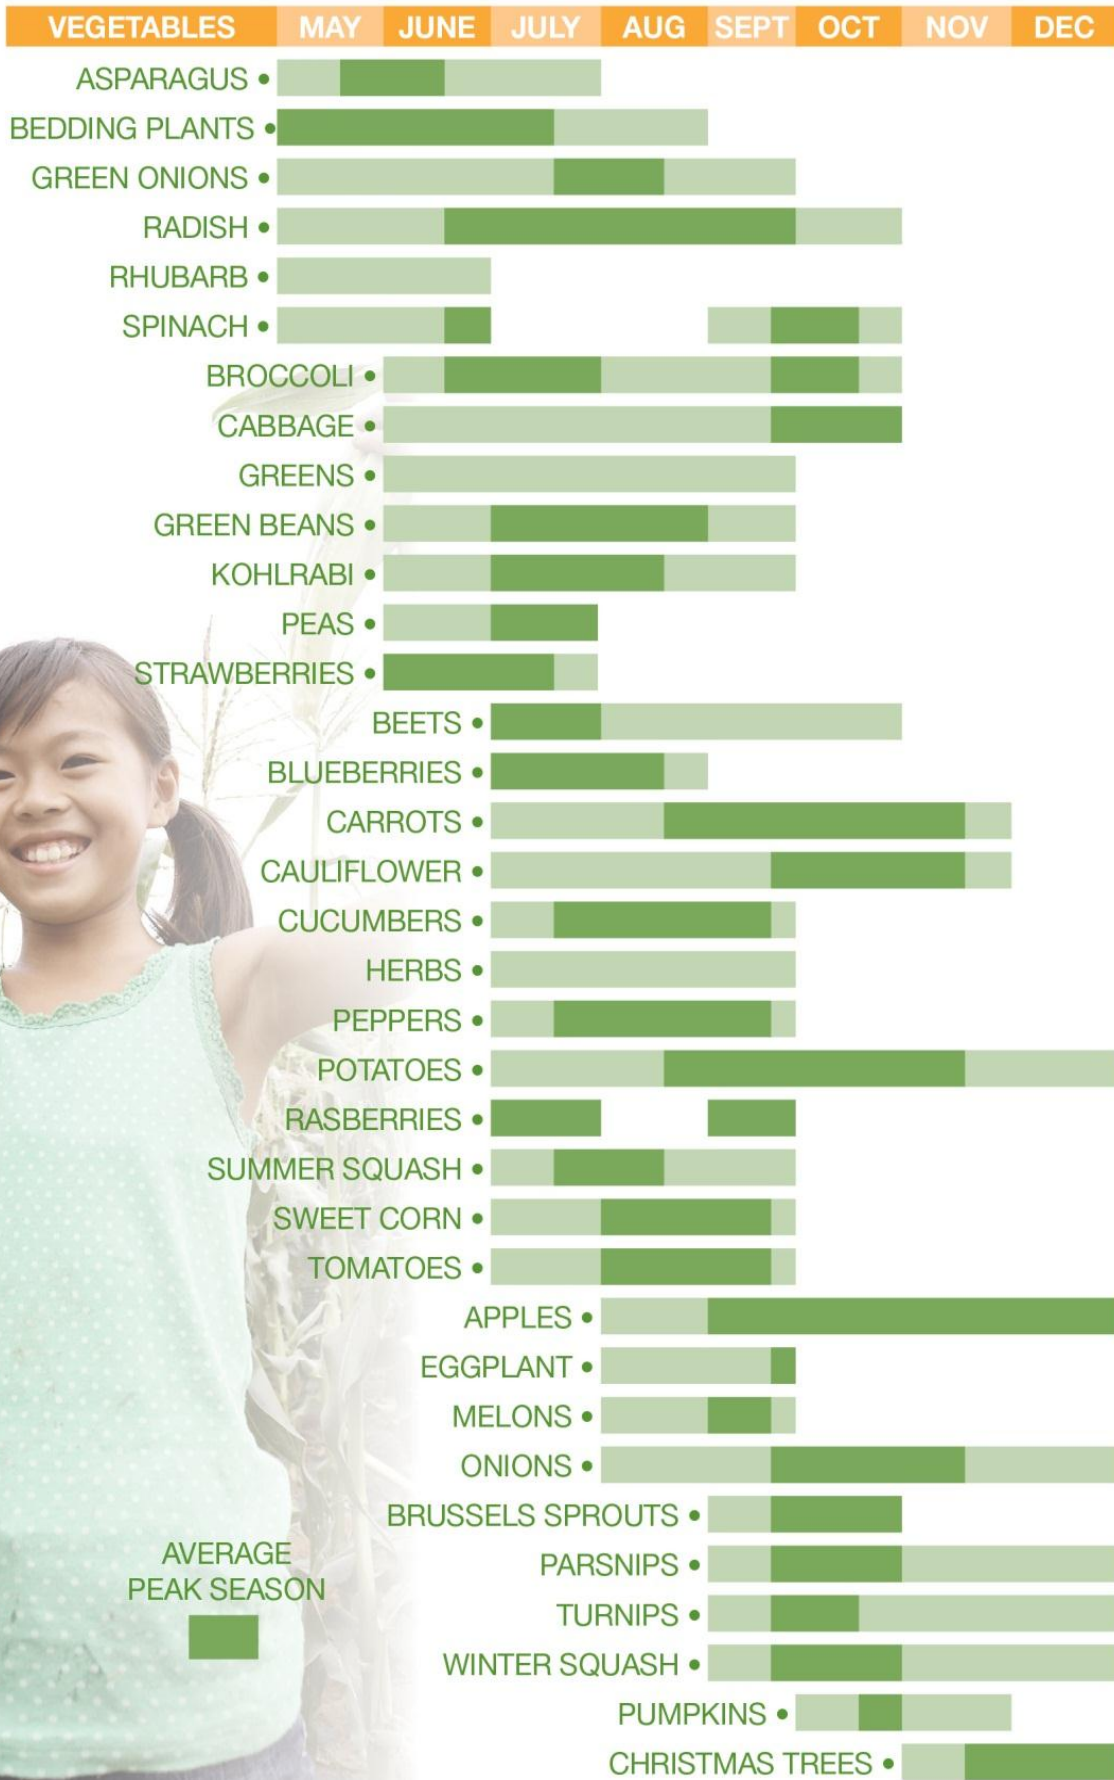

A Seasonal Look at Fresh Produce

AVERAGE
PEAK SEASON