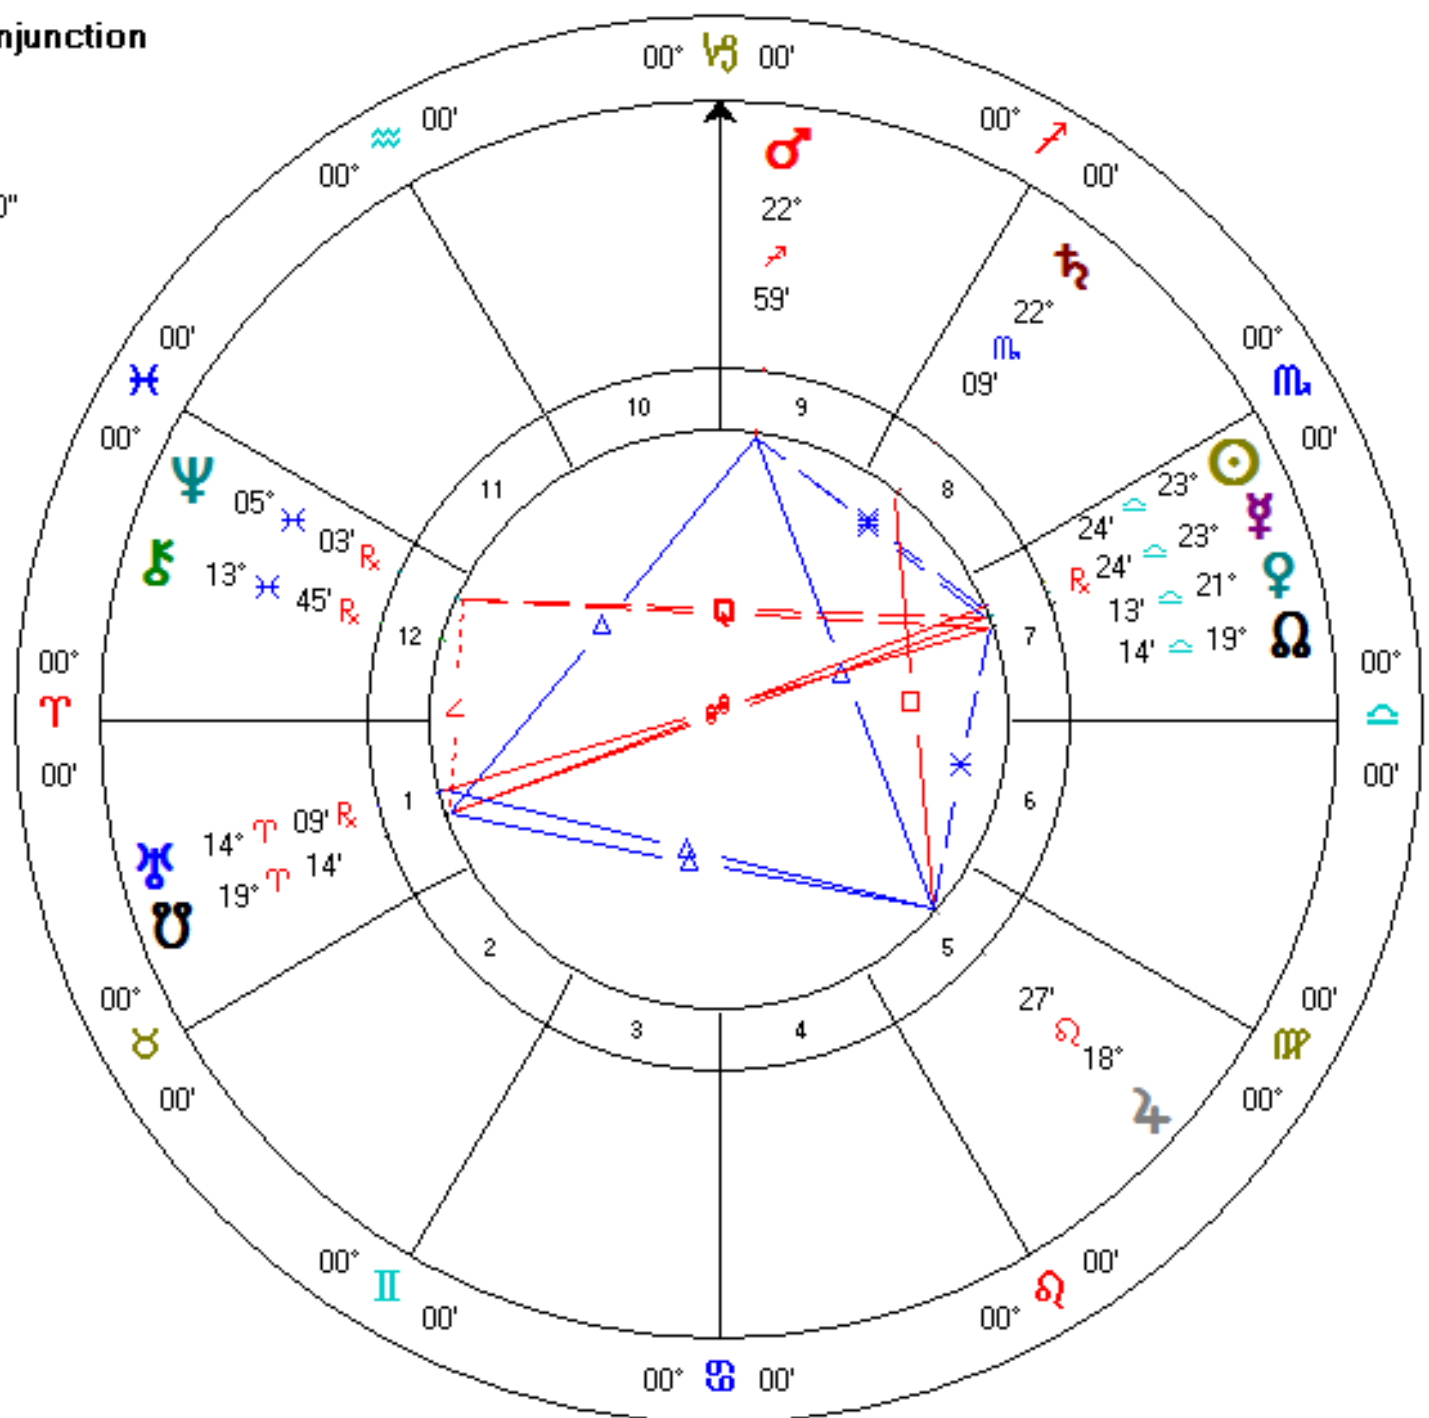

Mercury-Sun Conjunction

Event Chart

Oct 16 2014, Thu

2:40 pm MDT +6:00

Rapid City, SD

44°N04'50" 103°W13'50"

Geocentric

Tropical

0° Aries

True Node