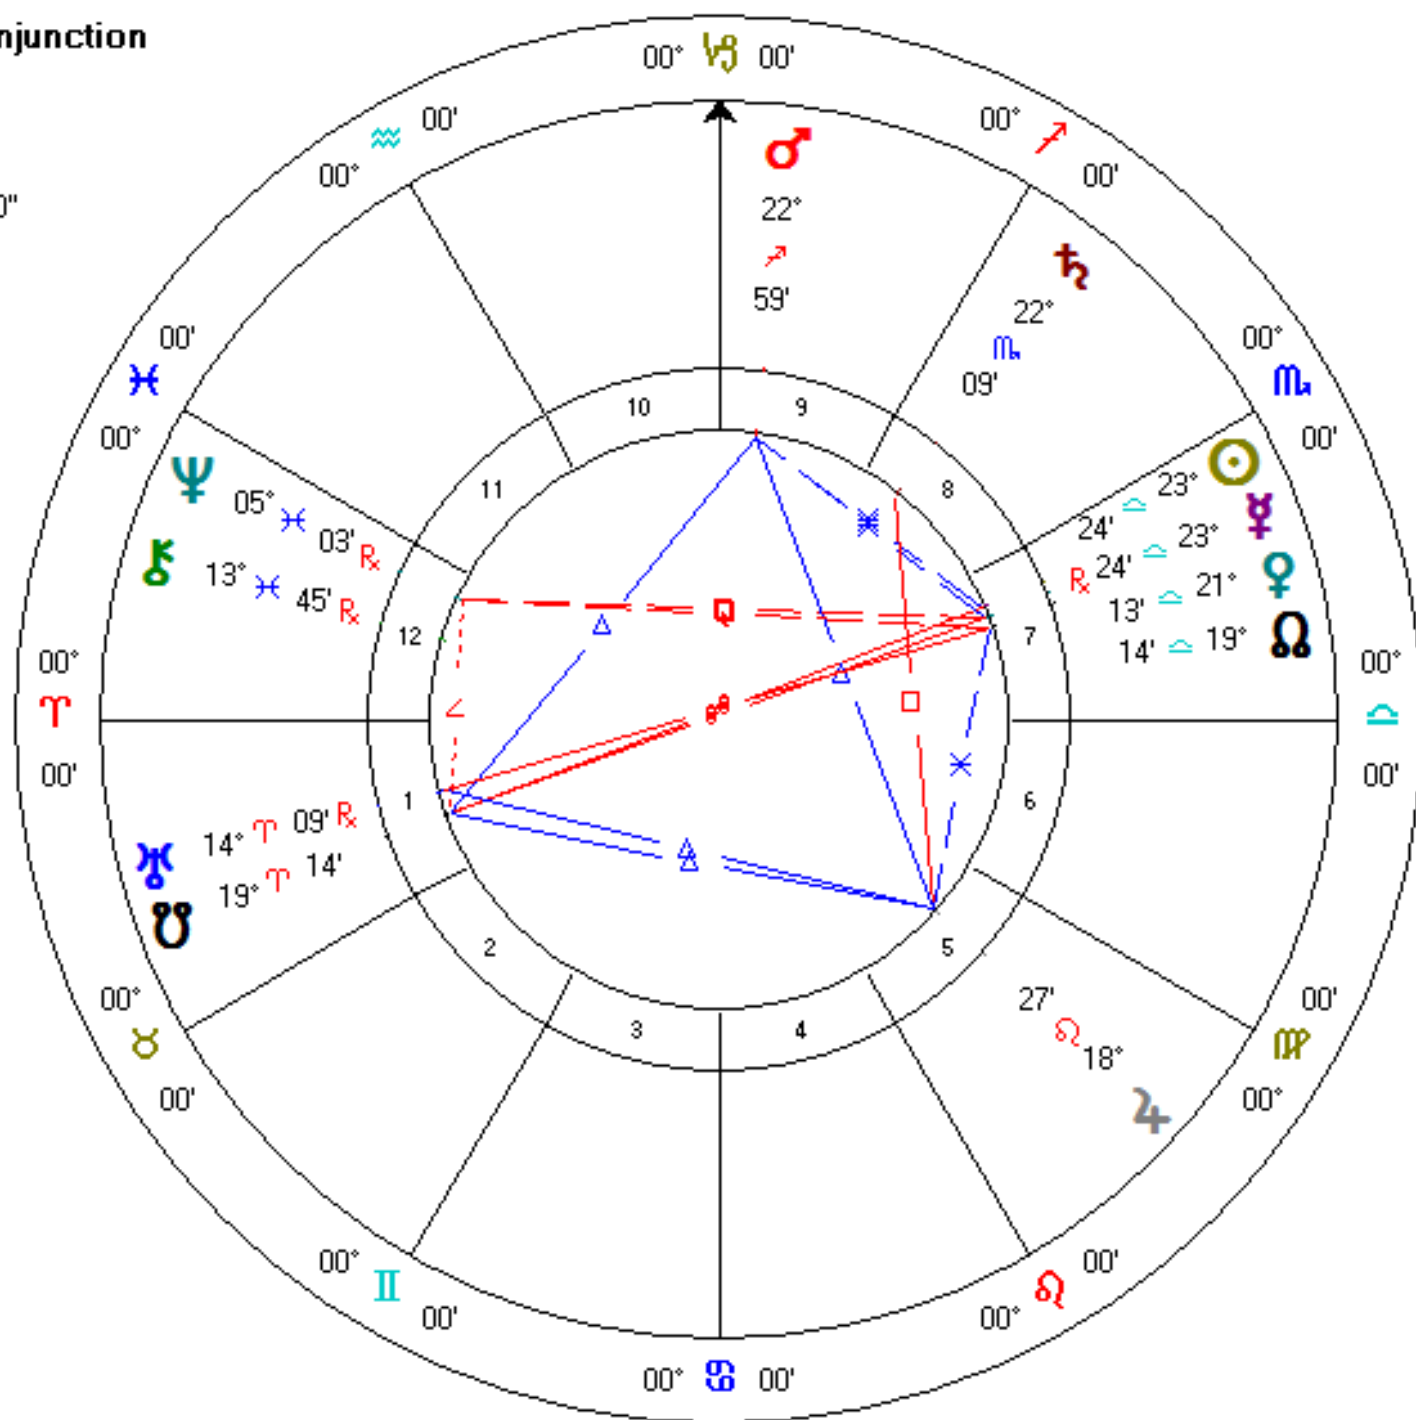

Mercury-Sun Conjunction

Event Chart

Oct 16 2014, Thu

2:40 pm MDT +6:00

Rapid City, SD

44°N04'50" 103°W13'50"

Geocentric

Tropical

0° Aries

True Node