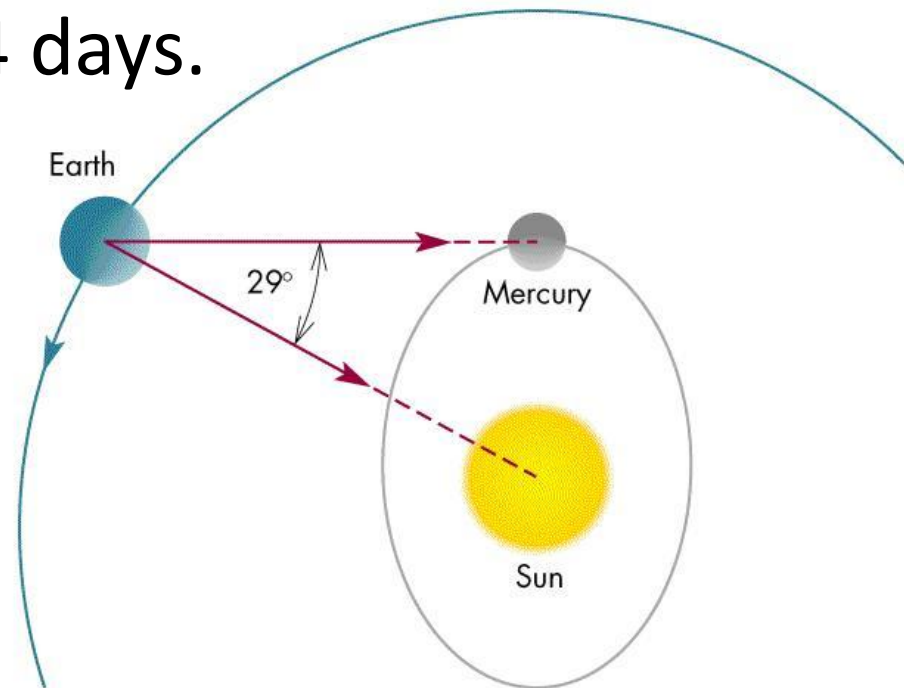

EvolutionaryAstrology.Net

1-605-348-5111 1-877-348-5111

Kim Marie, Director

Planetary Retrogrades

- Geocentric (earth-centered) phenomenon of apparent motion.
 - More powerful because of close proximity to Earth.
- Causes withdrawal from status quo to re-define planetary archetype according to individual natural law.
- Retrograde planetary archetype is non-static, perpetual state of evolving.
 - Accelerates evolution of planetary archetype.
- Sign and house of zodiac defines retrograde manifestation.
 - Opposite sign and house of zodiac provide clarity and expression.
- Answers to retrograde lessons come from within self.

Mercury Astronomy

- Revolution around Sun is 88 days.
- Daily mean motion: $1^{\circ} 23'$
- Three to four retrograde cycles per year.
- Retrograde period: 20-24 days.
- Stationary period: 1 day.
- Elongation: 29°