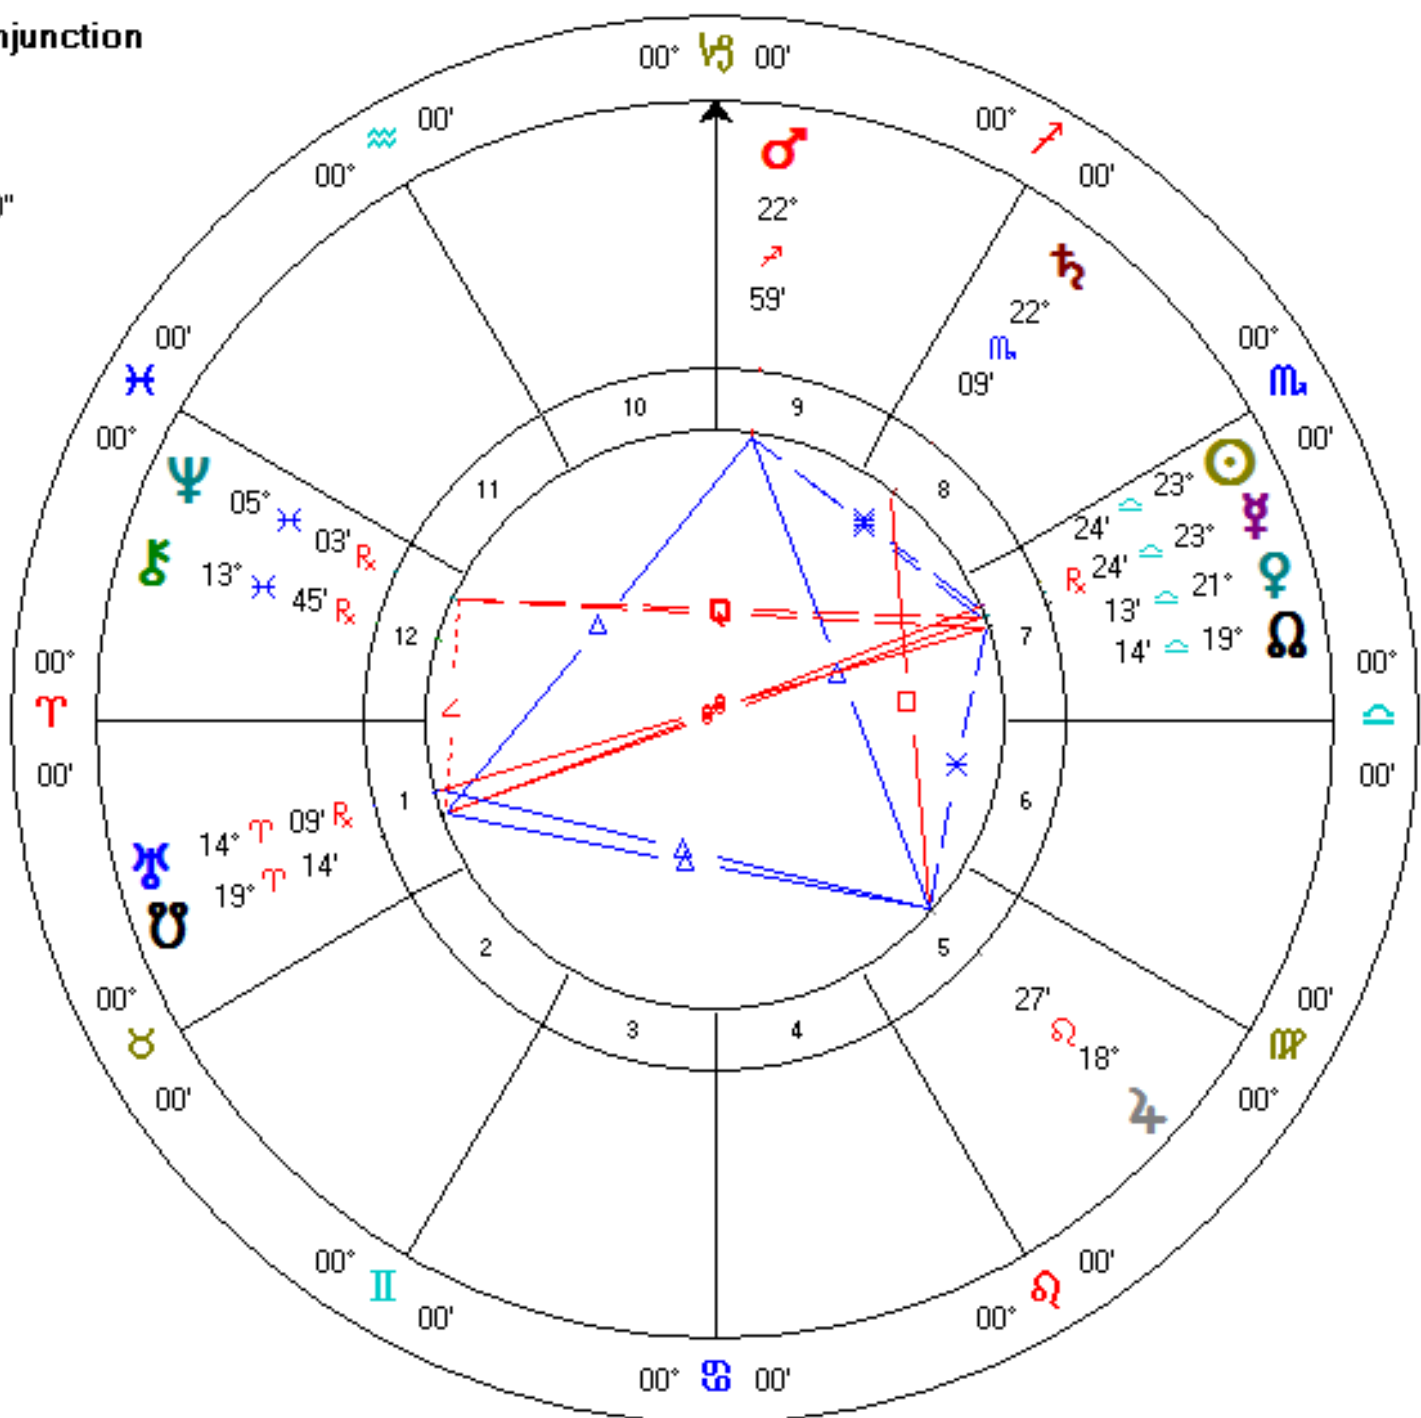

Mercury-Sun Conjunction

Event Chart

Oct 16 2014, Thu

2:40 pm MDT +6:00

Rapid City, SD

44°N04'50" 103°W13'50"

Geocentric

Tropical

0° Aries

True Node