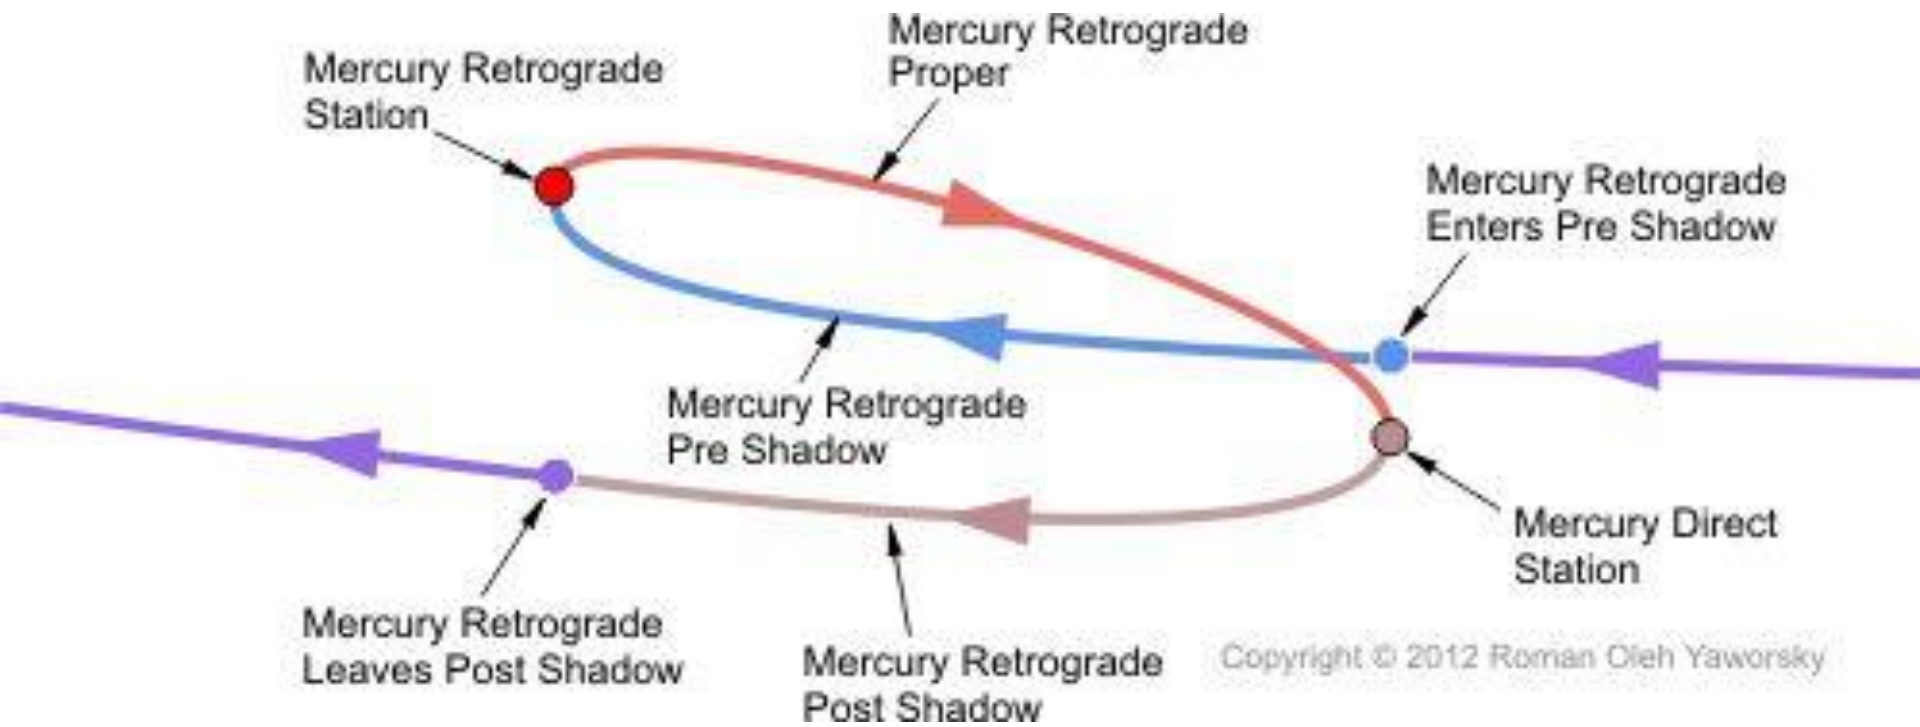

EvolutionaryAstrology.Net

1-605-348-5111 1-877-348-5111

Kim Marie, Director

Planetary Retrogrades

- Geocentric (earth-centered) phenomenon of apparent motion.
 - More powerful because of close proximity to Earth.
- Causes withdrawal from status quo to re-define planetary archetype according to individual natural law.
- Retrograde planetary archetype is non-static, perpetual state of evolving.
 - Accelerates evolution of planetary archetype.
- Sign and house of zodiac defines retrograde manifestation.
 - Opposite sign and house of zodiac provide clarity and expression.
- Answers to retrograde lessons come from within self.

Planetary Retrogrades

- Natal planet retrograde:
Individual lesson throughout lifetime.
- Transit planet retrograde:
Individual and collective planetary lessons.
- Natal planetary and transit retrograde:
Temporary harmony and balance.
- Natal planet stationary retrograde or direct:
Powerful state, everything is intensified.

Mercury Astronomy

- Revolution around Sun is 88 days.
- Daily mean motion: $1^{\circ} 23'$
- Three to four retrograde cycles per year.
- Retrograde period: 20-24 days.
- Stationary period: 1 day.
- Elongation: 29°