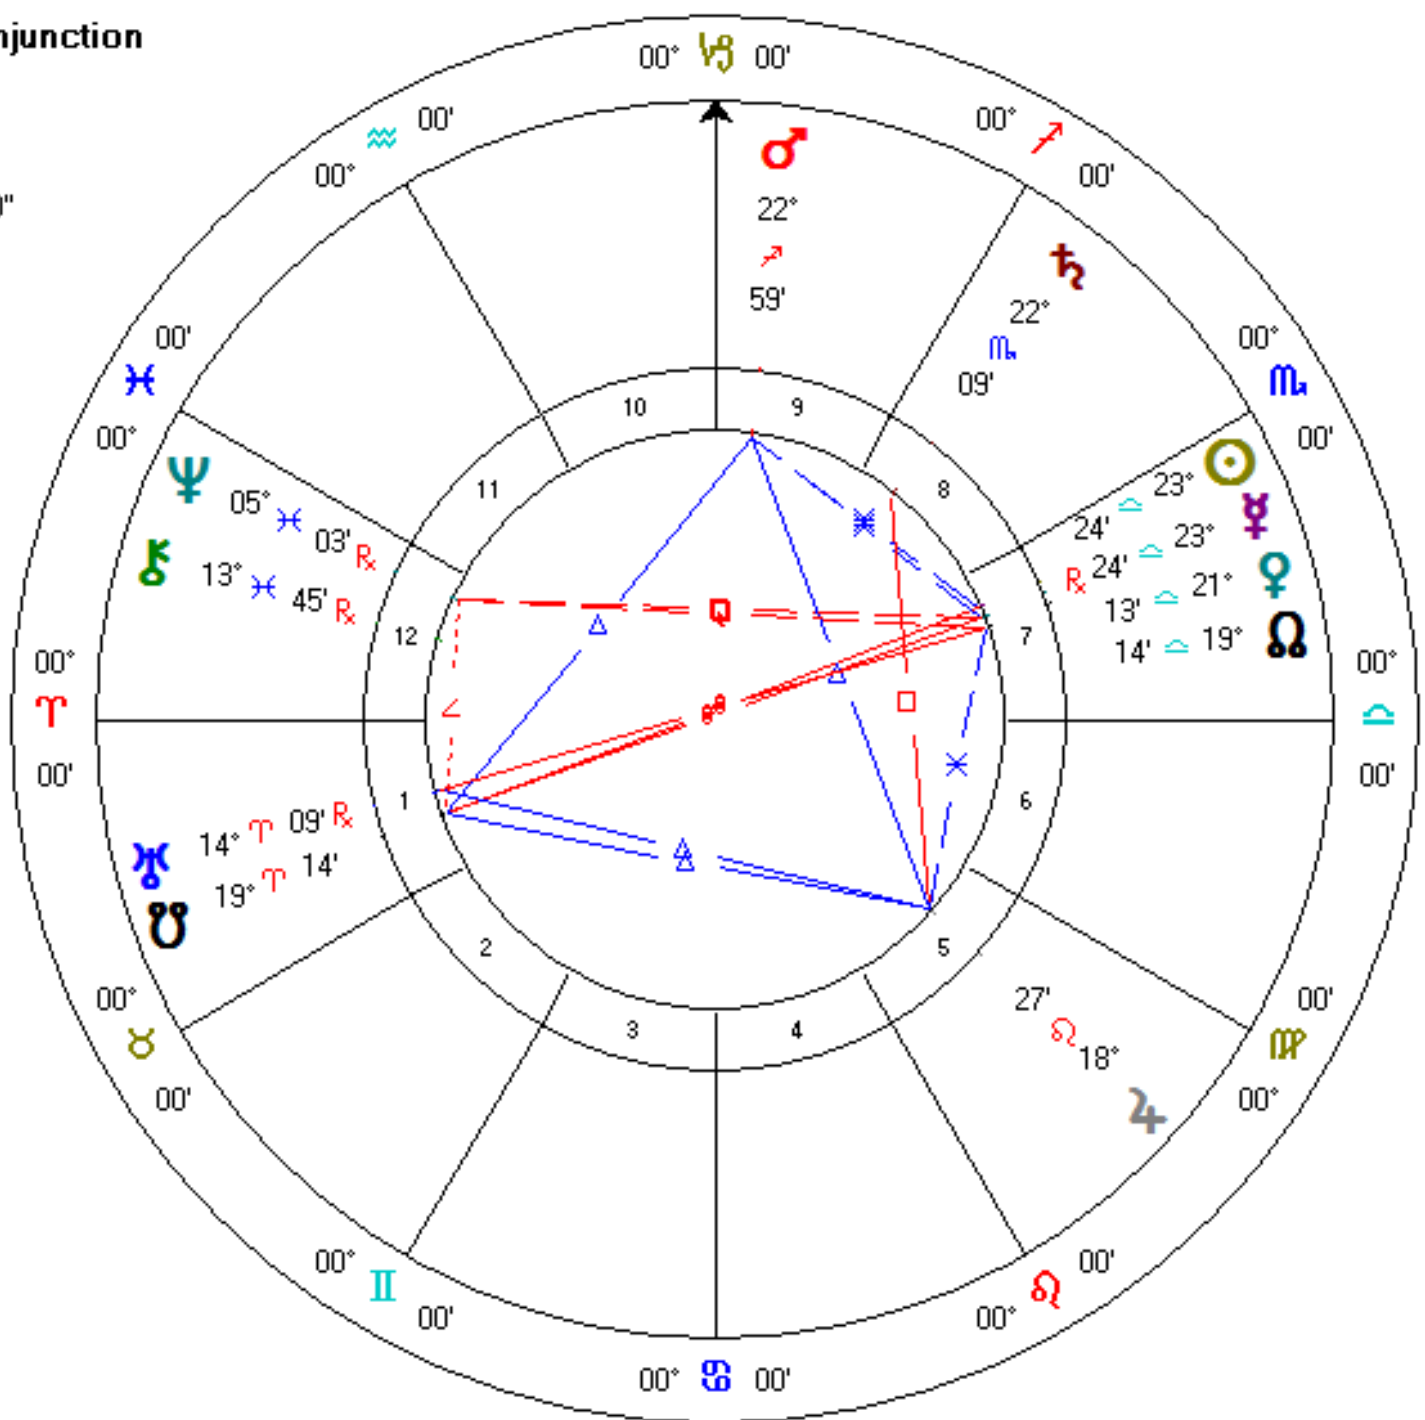

Mercury-Sun Conjunction

Event Chart

Oct 16 2014, Thu

2:40 pm MDT +6:00

Rapid City, SD

44°N04'50" 103°W13'50"

Geocentric

Tropical

0° Aries

True Node