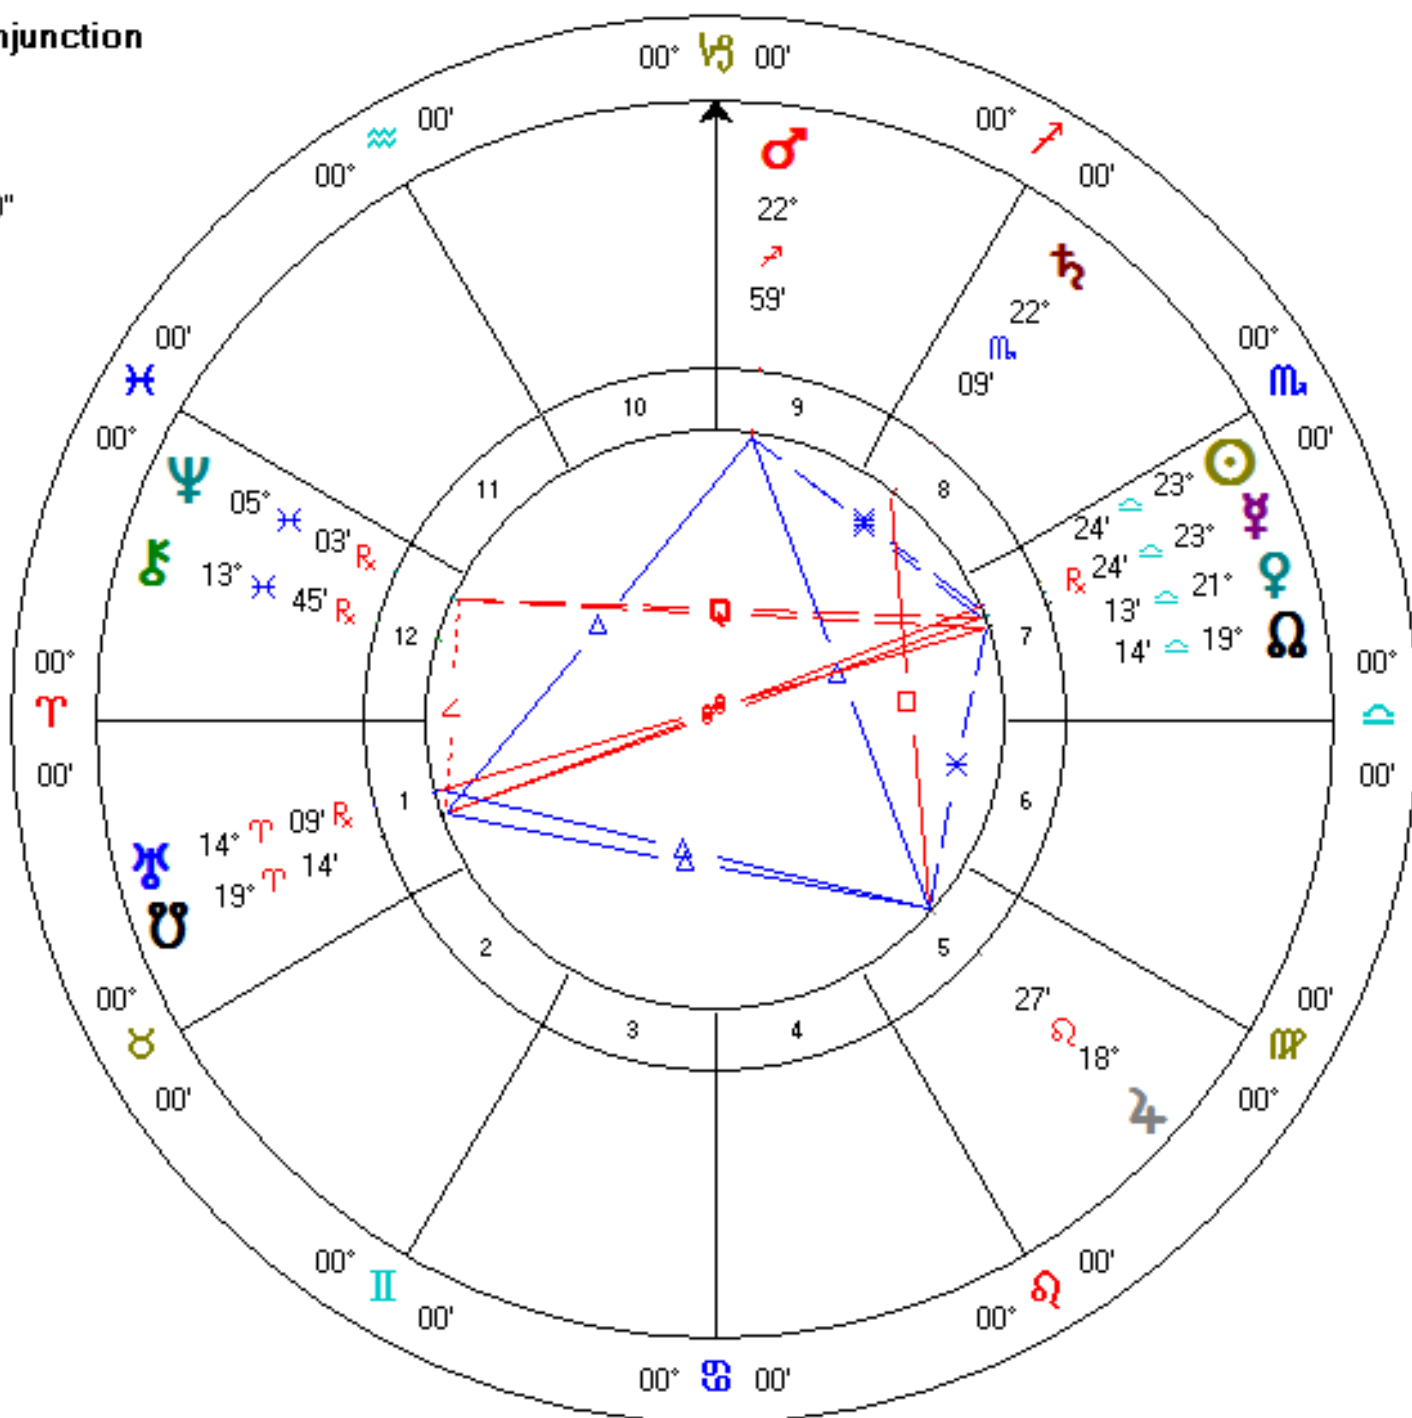

Mercury-Sun Conjunction

Event Chart

Oct 16 2014, Thu

2:40 pm MDT +6:00

Rapid City, SD

44°N04'50" 103°W13'50"

Geocentric

Tropical

0° Aries

True Node