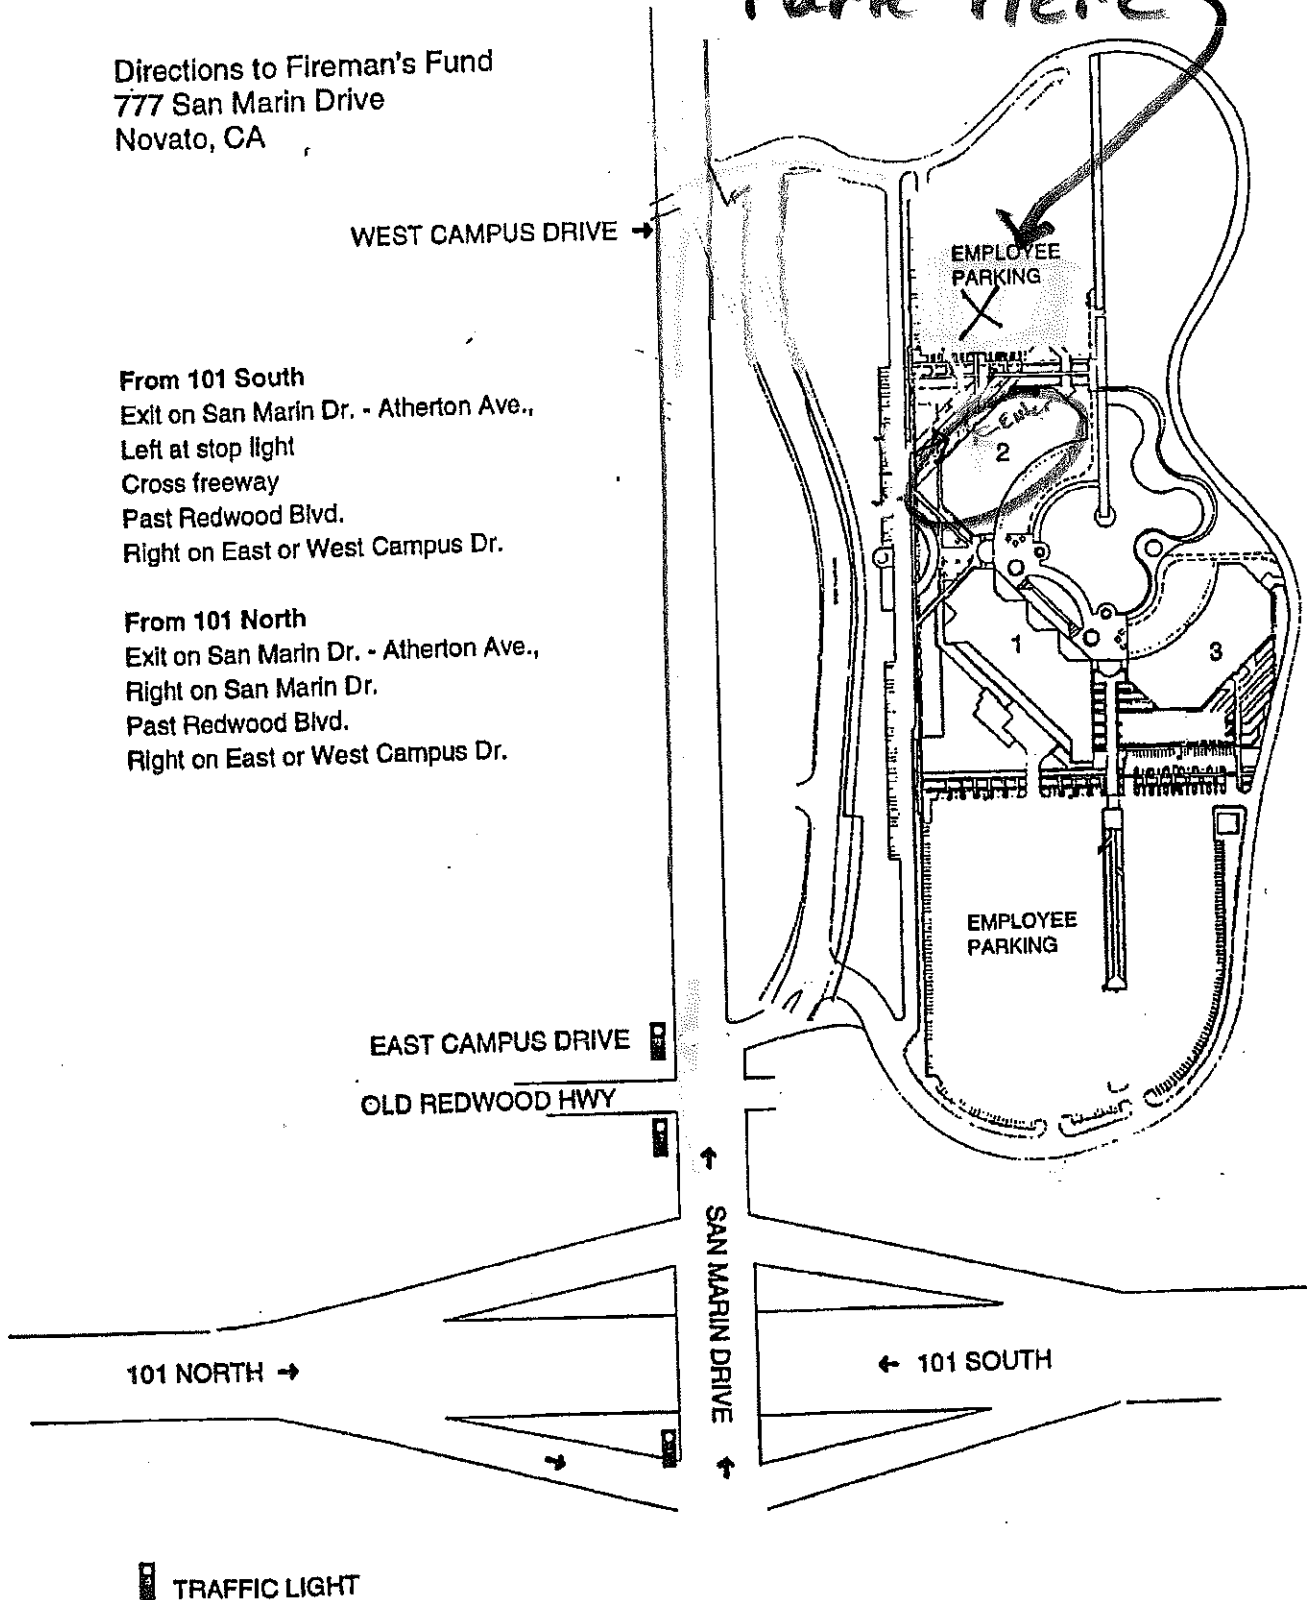

W  
S → N  
E

FIREMAN' FUND  
USE BC meets  
IN BID 2  
Park here

Directions to Fireman's Fund  
777 San Marin Drive  
Novato, CA

From 101 South  
Exit on San Marin Dr. - Atherton Ave.,  
Left at stop light  
Cross freeway  
Past Redwood Blvd.  
Right on East or West Campus Dr.

From 101 North  
Exit on San Marin Dr. - Atherton Ave.,  
Right on San Marin Dr.  
Past Redwood Blvd.  
Right on East or West Campus Dr.

WEST CAMPUS DRIVE →

EMPLOYEE PARKING

2

1

3

EMPLOYEE PARKING

EAST CAMPUS DRIVE

OLD REDWOOD HWY

↑ SAN MARIN DRIVE ↓

101 NORTH →

← 101 SOUTH

TRAFFIC LIGHT