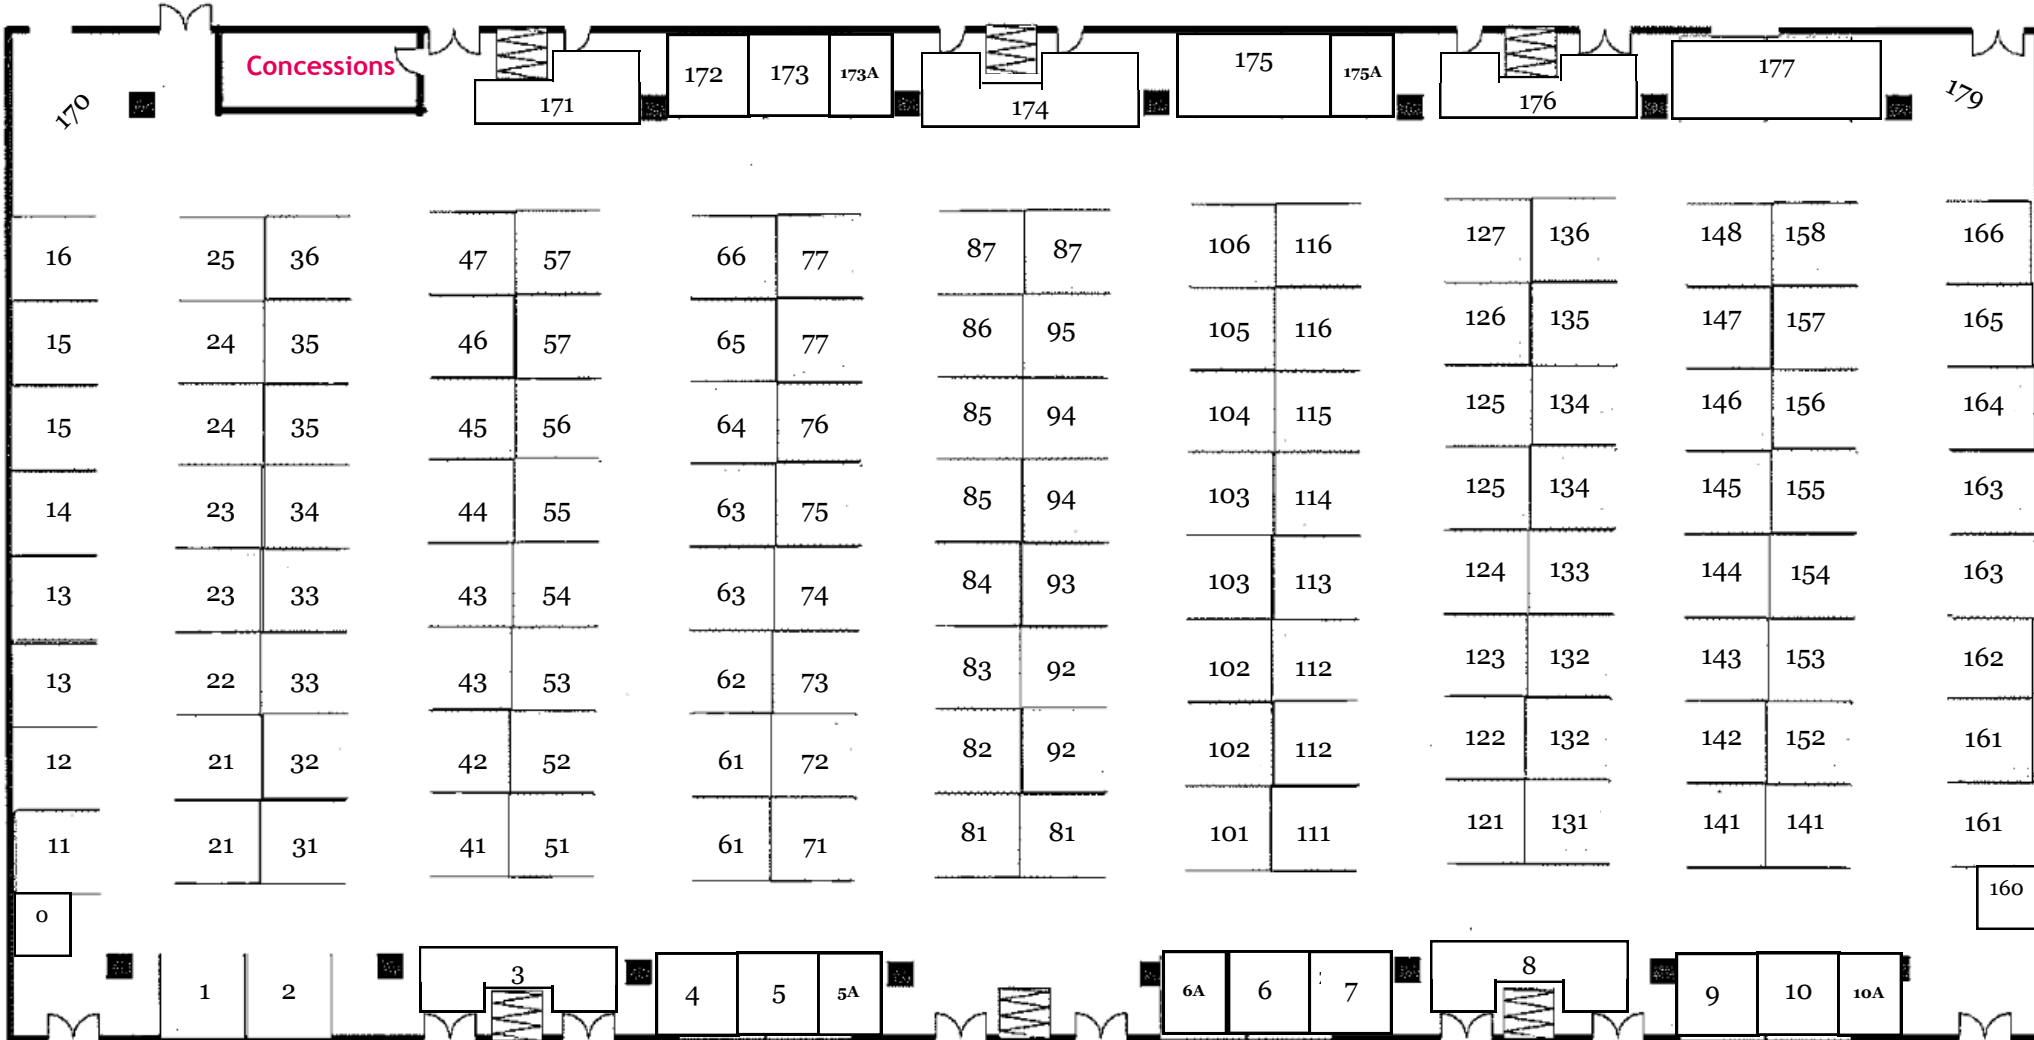

November 18-19, 2010

NWA Convention Center
1500 South 48th Street
Springdale, Arkansas 72762
479-751-8300