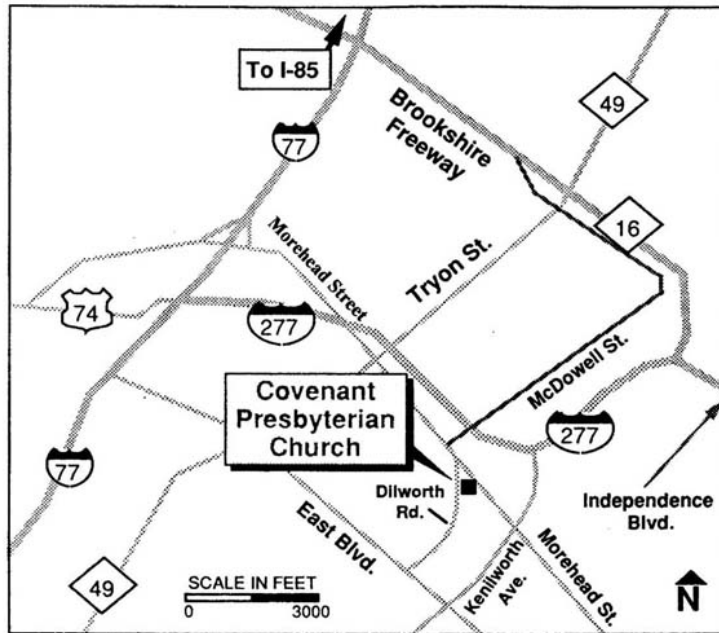

Covenant Presbyterian Church
1000 E. Morehead Street, Charlotte, NC 28209
(at the corner of Morehead St., Dilworth Road & McDowell St.)
(704) 333-9071
www.covenantpresby.org/

FROM I-77 - SOUTH of Charlotte

- I-77 N/US-21 N toward CHARLOTTE.
- Take the I-277/JOHN BELK FRWY exit #9.
- Take the 2nd exit - KENILWORTH EXIT.
- TURN RIGHT on KENILWORTH. Go through 1 stop light.
- TURN RIGHT on E. MOREHEAD St. Go 2 blocks.
- TURN LEFT on DILWORTH ROAD.

FROM I-85 - SOUTH of Charlotte

- I-85 N toward CHARLOTTE.
- Take the BROOKSHIRE BLVD/ NC-16 exit #36- toward US-74 E/DOWNTOWN.
- On I-277 get in the right lane. Merge onto I-277 JOHN BELK FRWY. (Not Independence Blvd)
- Take the KENILWORTH EXIT.
- Turn RIGHT @ the 1st traffic light on McDOWELL ST.
- From the MIDDLE LANE TURN LEFT onto DILWORTH ROAD .

FROM I-77 - NORTH of Charlotte

- Take I-77 SOUTH
- Take I-277/Brookshire Frwy/NC-16 SOUTH, exit #11 (bearing left)
- On I-277 get in the right lane. Merge onto I-277 JOHN BELK FRWY. (Not Independence Blvd)
- Take the KENILWORTH EXIT.
- Turn RIGHT at the 1st stop light onto McDOWELL ST.
- From the MIDDLE LANE TURN LEFT onto DILWORTH ROAD (crossing Morehead St.). COVENANT will be on the left.

FROM I-85 - NORTH of Charlotte

- Take I-85 SOUTH
- Take I-77 South/US21, Exit #38 toward Columbia, SC.
- Take I-277/Brookshire Frwy/NC-16 SOUTH, exit #11 (bearing left)
- On I-277 get in the RIGHT Lane & Merge onto I-277 JOHN BELK FRWY.
- Take the KENILWORTH EXIT.
- Turn RIGHT at the 1st stop light onto McDOWELL ST.
- From the MIDDLE LANE TURN LEFT onto DILWORTH ROAD (crossing Morehead St.). COVENANT will be on the left