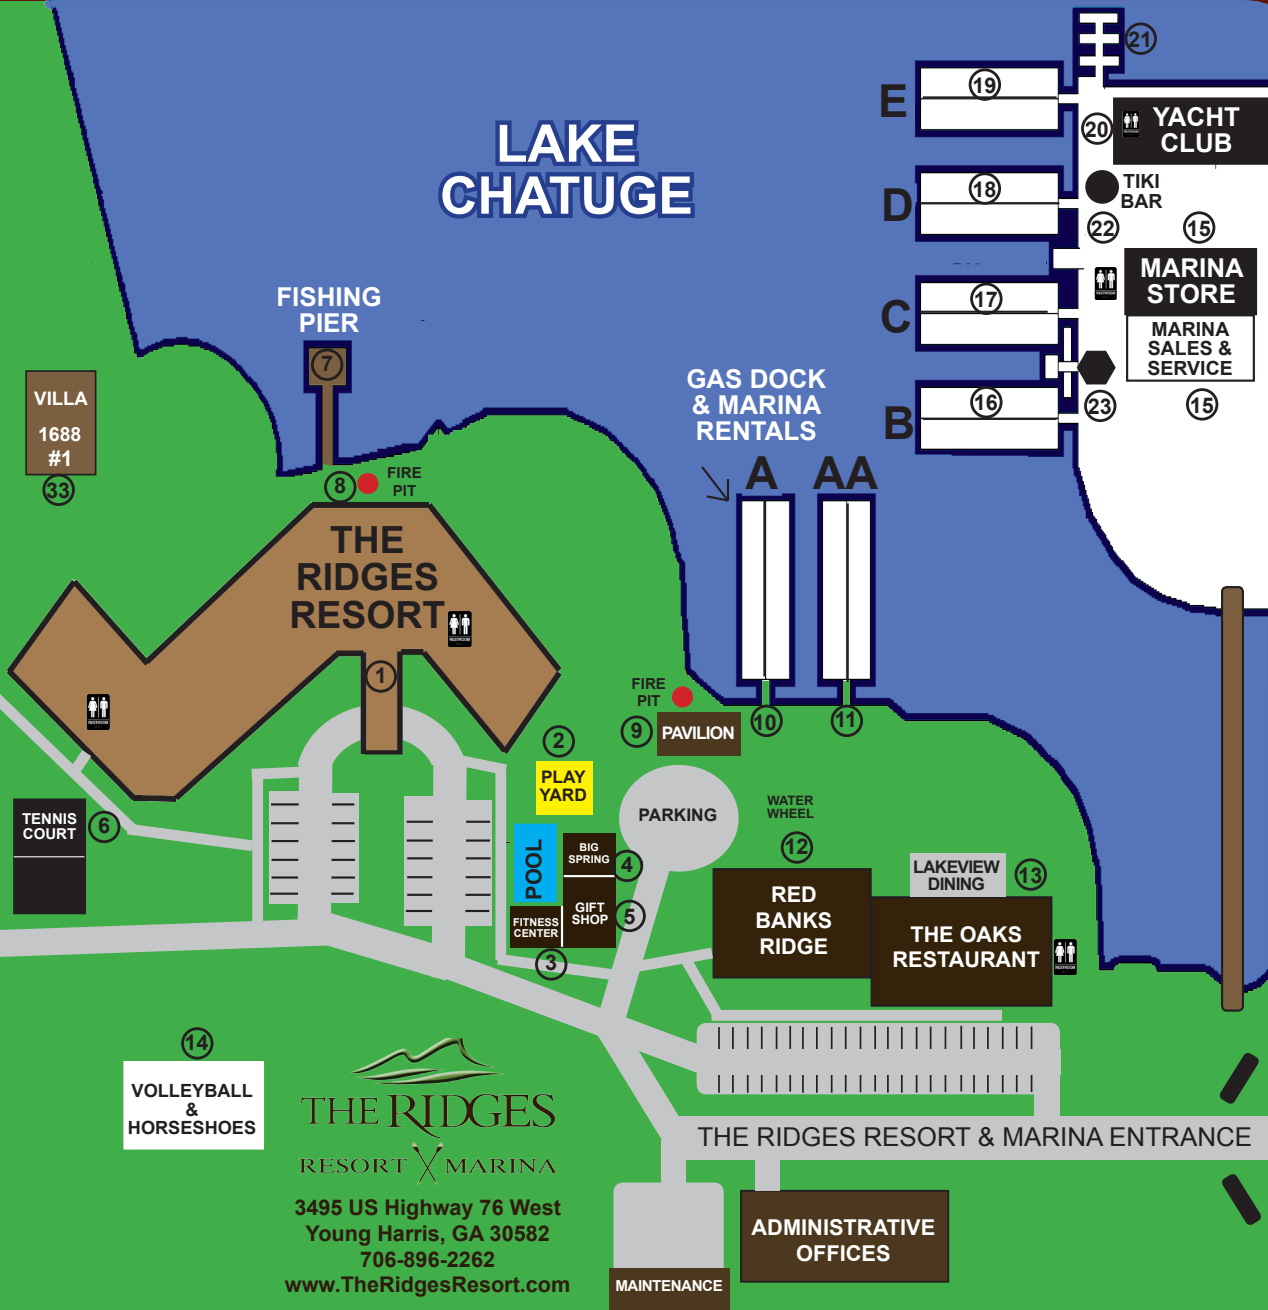

- VILLAS**
 24-#1729 • 25-#1727
 26-#1725 • 27-#1726
 28-#1724 • 29-#1647
 30-#1649 • 31-#1653
 32-#1655 • 33-#1688
 34-Villa Pool/Poolhouse

- 1-The Ridges Resort Lodge
 2-Children's Play Yard
 3-Fitness Center
 4-Big Spring
 5-Gift Shop
 6-Tennis Courts
 7-Fishing Pier
 8-Patio-Firepit
 9-Pavilion-Firepit
 10-"A" Dock
 11-"AA" Dock
 12-Red Banks Ridge
 13-The Oaks Restaurant
 14-Volleyball/Horseshoes
 15-Marina Store & Service Area
 16-"B" Dock
 17-"C" Dock
 18-"D" Dock
 19-"E" Dock
 20-Yacht Club Boat House
 21-Temporary Dock
 22-Tiki Bar
 23-Gazebo

LAKEVIEW DRIVE

LAKEVIEW DRIVE

14
**VOLLEYBALL
 &
 HORSESHOES**

THE RIDGES
 RESORT & MARINA

3495 US Highway 76 West
 Young Harris, GA 30582
 706-896-2262
 www.TheRidgesResort.com

MAINTENANCE

ADMINISTRATIVE
 OFFICES

THE RIDGES RESORT & MARINA ENTRANCE

**LAKE
 CHATUGE**

GAS DOCK &
 MARINA
 RENTALS

**YACHT
 CLUB**

**MARINA
 STORE**
 MARINA
 SALES &
 SERVICE

**RED
 BANKS
 RIDGE**

**THE OAKS
 RESTAURANT**

LAKEVIEW
 DINING

WATER
 WHEEL

LAKEVIEW
 DINING

**RED
 BANKS
 RIDGE**

**THE OAKS
 RESTAURANT**

LAKEVIEW
 DINING

THE RIDGES RESORT & MARINA ENTRANCE

MAINTENANCE

ADMINISTRATIVE
 OFFICES