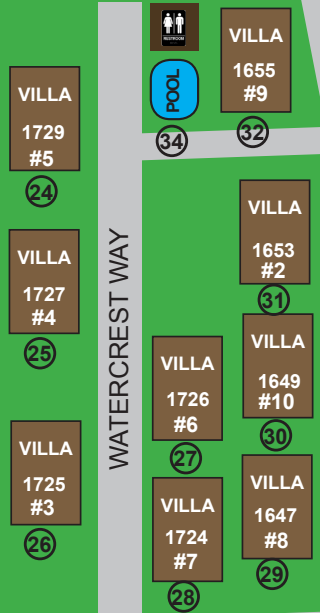

- VILLAS**
 24-#1729 • 25-#1727
 26-#1725 • 27-#1726
 28-#1724 • 29-#1647
 30-#1649 • 31-#1653
 32-#1655 • 33-#1688
 34-Villa Pool/Poolhouse

- 1-The Ridges Resort Lodge
 2-Children's Play Yard
 3-Fitness Center
 4-Big Spring
 5-Gift Shop
 6-Tennis Courts
 7-Fishing Pier
 8-Patio-Firepit
 9-Pavilion-Firepit
 10-"A" Dock
 11-"AA" Dock
 12-Red Banks Ridge
 13-The Oaks Restaurant
 14-Volleyball/Horseshoes
 15-Marina Store & Service Area
 16-"B" Dock
 17-"C" Dock
 18-"D" Dock
 19-"E" Dock
 20-Yacht Club Boat House
 21-Temporary Dock
 22-Tiki Bar
 23-Gazebo

LAKEVIEW DRIVE

LAKEVIEW DRIVE

14
**VOLLEYBALL
 &
 HORSESHOES**

THE RIDGES
 RESORT & MARINA

3495 US Highway 76 West
 Young Harris, GA 30582
 706-896-2262
 www.TheRidgesResort.com

MAINTENANCE

ADMINISTRATIVE
 OFFICES