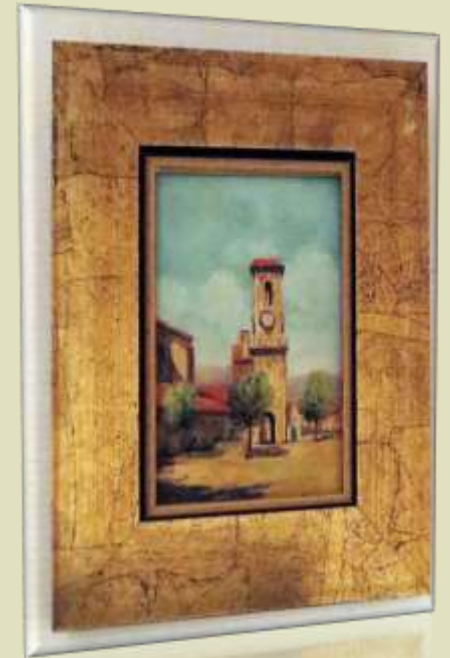

Estate Sale Pros

Estate Sale