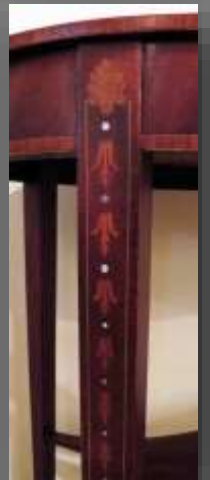

Estate Sale Pros

Estate Sale