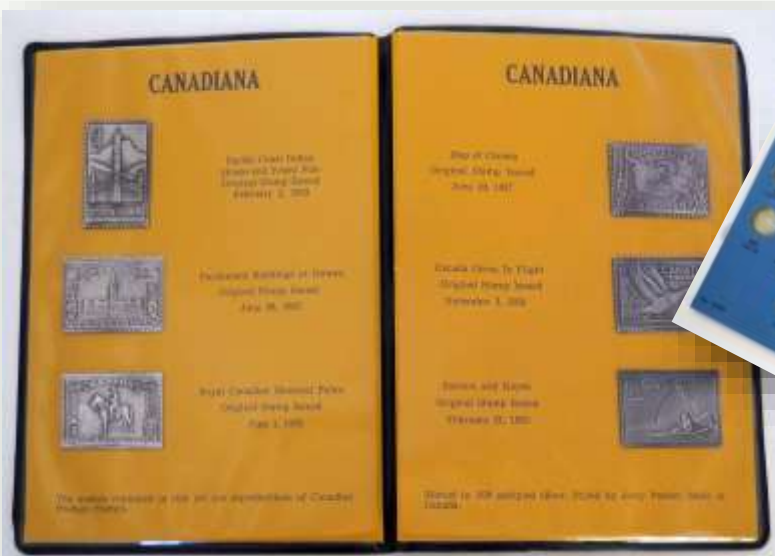

Estate Sale Pros

Living Estate Sale

Estate Sale Pros

Living Estate Sale

Estate Sale Pros

Living Estate Sale

ROYAL ALBERT
BONE CHINA
ENGLAND
REG. NO. 778676
© 1934 ROYAL ALBERT LTD

POPPYTRAIL
MADE IN CALIFORNIA

DETAILS

DINNERWARE

- ROYAL ALBERT dinnerware “PETIT POINT” pattern (priced individually)
 - 10 dinner plates
 - 3 salad plates
 - 1 bread & butter plate
 - 6 cereal bowls
 - 5 fruit nappies
 - 1 small platter
 - 1 large oval serving bowl
 - 1 large round serving bowl
 - 9 cups & saucers
 - 2 coffee cups
 - 1 demitasse cup & saucer
 - 1 creamer
 - 1 teapot
- Very interesting dinnerware, “POPPYTRAIL” pattern by METLOX, made in California (19 pieces)
 - 6 dinner plates
 - 6 bread & butter plates
 - 6 cups & saucers
 - 1 small spoon rest