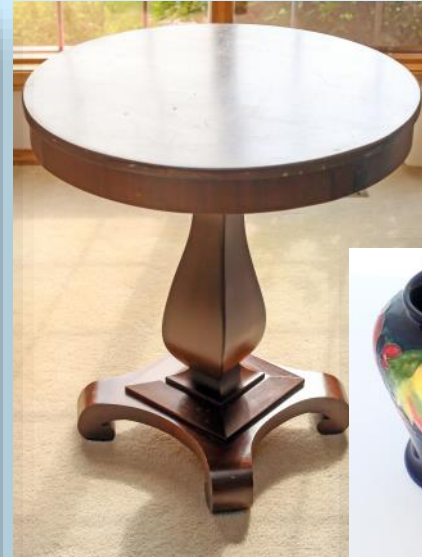

Henry Steingabe
Mistakapiji '84

Estate Sale Pros

Living Estate Sale

Estate Sale Pros

Living Estate Sale

DETAILS

FURNITURE

- Three seater pillow back couch by Carlton House
- Round wooden side table 26"D X 28"T
- Square oakwood coffee table 36" X 36" X 16"T
- Deilcraft Dining room suite, including walnut wood table, 40"W X 48"L X 29"T (two 18" leafs) with five side chairs and one arm chair
- Matching side board with 3 sliding doors, interior shelf and one cutlery drawer 68"L X 18"W X 29.5"T
- Round oakwood kitchen table 42"D X 31"T with 4 matching side chairs
- Antique oakwood vanity with single drawer and cross-stretcher base. Complimentary mirror and chair (chair needs new seat). Made by the Bell furniture Co. Ltd. South Hampton
- Oakwood wall display cabinet made by Pennsylvania House.
- The first unit with 2 upper glazed panels, 2 interior shelves, drop-front drawer with interior desk compartments. Lower compartment includes 1 drawer and 2 cupboard doors.
- Second unit includes 2 upper cupboard doors, 2 lower cupboard doors and central adjustable display shelf. Each unit measures 34"W X 20"D X 80" T. Third unit includes upper bookshelf with single drawer and 1 lower cupboard. Measures 17.5" X 18" X 80"
- Pair oakwood arrow back chairs
- Maple wood 7 drawer students desk
- Vintage brass floor lamp with original shade
- Pair of loveseats upholstered in neutral tweed fabric
- Corner desk made by Sprague and Carleton with 3 upper book shelves and central drawer measures 35" X 35" X 76" T.
- Square painted pinewood coffee table measures 36" X 36" X 16"
- Walnut wood glider rocker with brown upholstered back and seat
- Set of 4 maple arrow back chairs
- Set of bunk-beds, maple wood head and footboards with box spring and mattresses
- 6 drawer painted wooden dresser
- Vintage maple wood armoire, 2 cupboard doors with 1 lower drawer, interior shelf and clothes hanger bar
- Antique maple wood wash stand with 3 drawers, harp back, original bale handle drawer pulls & escutcheon
- Pennsylvania House arm chair (neutral tweed upholstery)