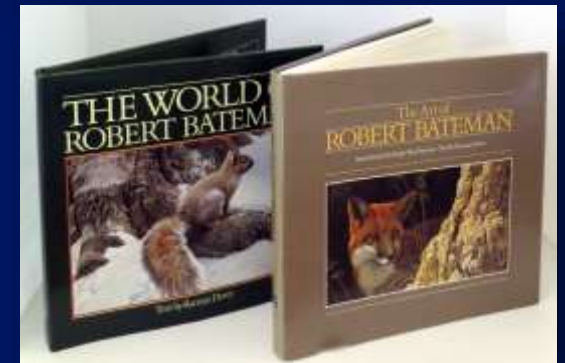

Estate Sale Pros

Estate Sale

The Greenwood Game Collection

HOWARD TERPNER

Howard Terpner (1907-1980) was an American painter and writer. He is best known for his depictions of Native Americans and his work in the field of children's literature. He was a member of the National Academy of Design and the National Academy of Arts.

Terpner

THE STAFF CARRIER

Staff Carrier (1950) is a painting by Howard Terpner, depicting a Native American man on a horse. The work is part of the Greenwood Game Collection.

Terpner

GREENWOOD GAME COLLECTION DOCUMENTATION	
DATE	10/12/2010
BY	Howard Terpner
WHERE	Greenwood Game Collection
HOW	Acquired
FROM	Howard Terpner
REMARKS	Staff Carrier (1950)

HOWARD TERPNER

WOMAN OF THE SIOUX

Howard Terpner (1907-1980) was an American painter and writer. He is best known for his depictions of Native Americans and his work in the field of children's literature. He was a member of the National Academy of Design and the National Academy of Arts.

Terpner

GREENWOOD GAME COLLECTION DOCUMENTATION	
DATE	10/12/2010
BY	Howard Terpner
WHERE	Greenwood Game Collection
HOW	Acquired
FROM	Howard Terpner
REMARKS	Woman of the Sioux