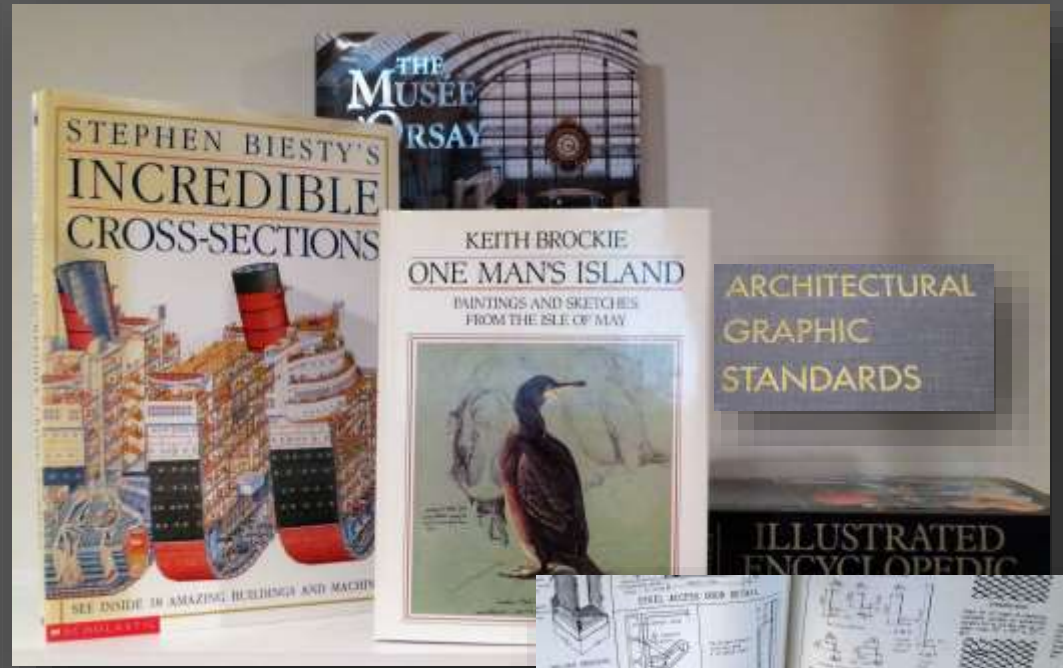

Estate Sale Pros

Estate Sale