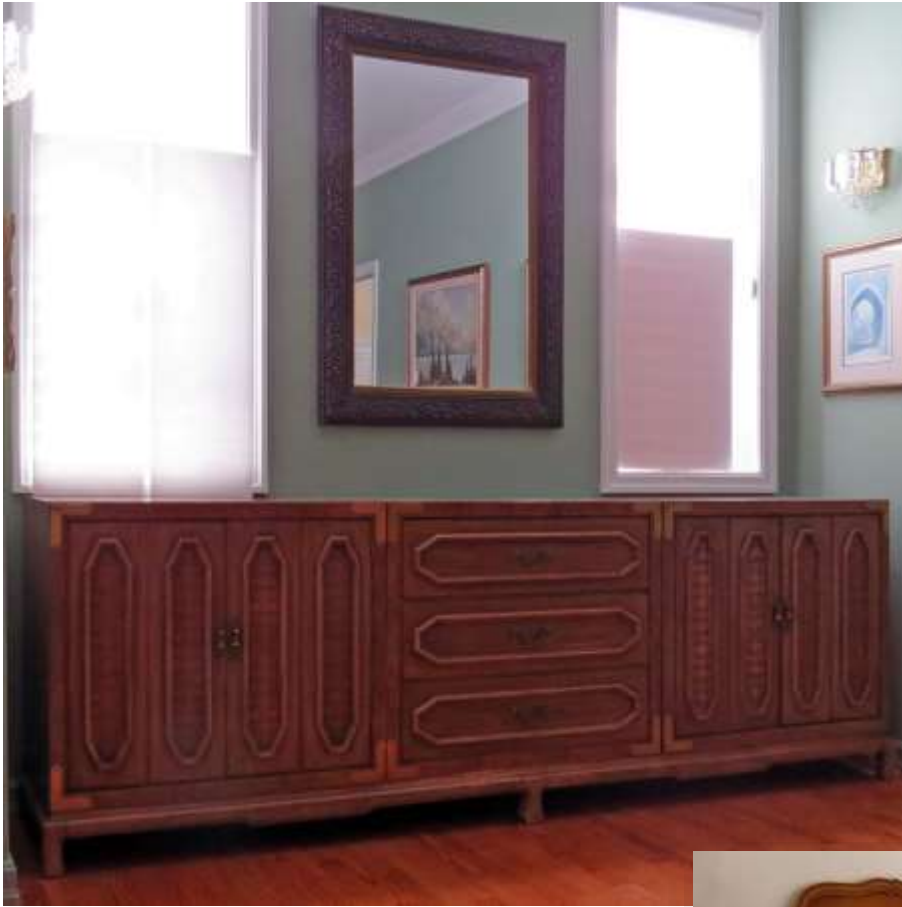

Estate Sale Pros

Estate Sale