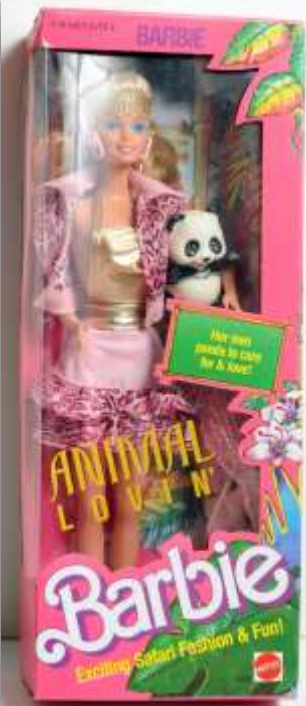

Estate Sale Pros

Estate Sale