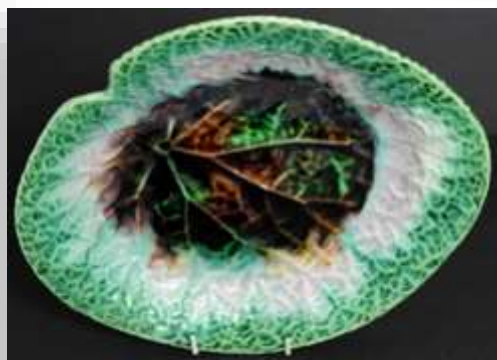

ESTATE SALE PROS

Estate Sale