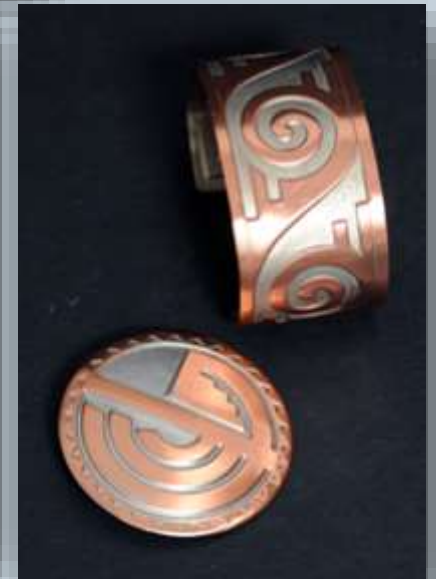

ESTATE SALE PROS

Estate Sale