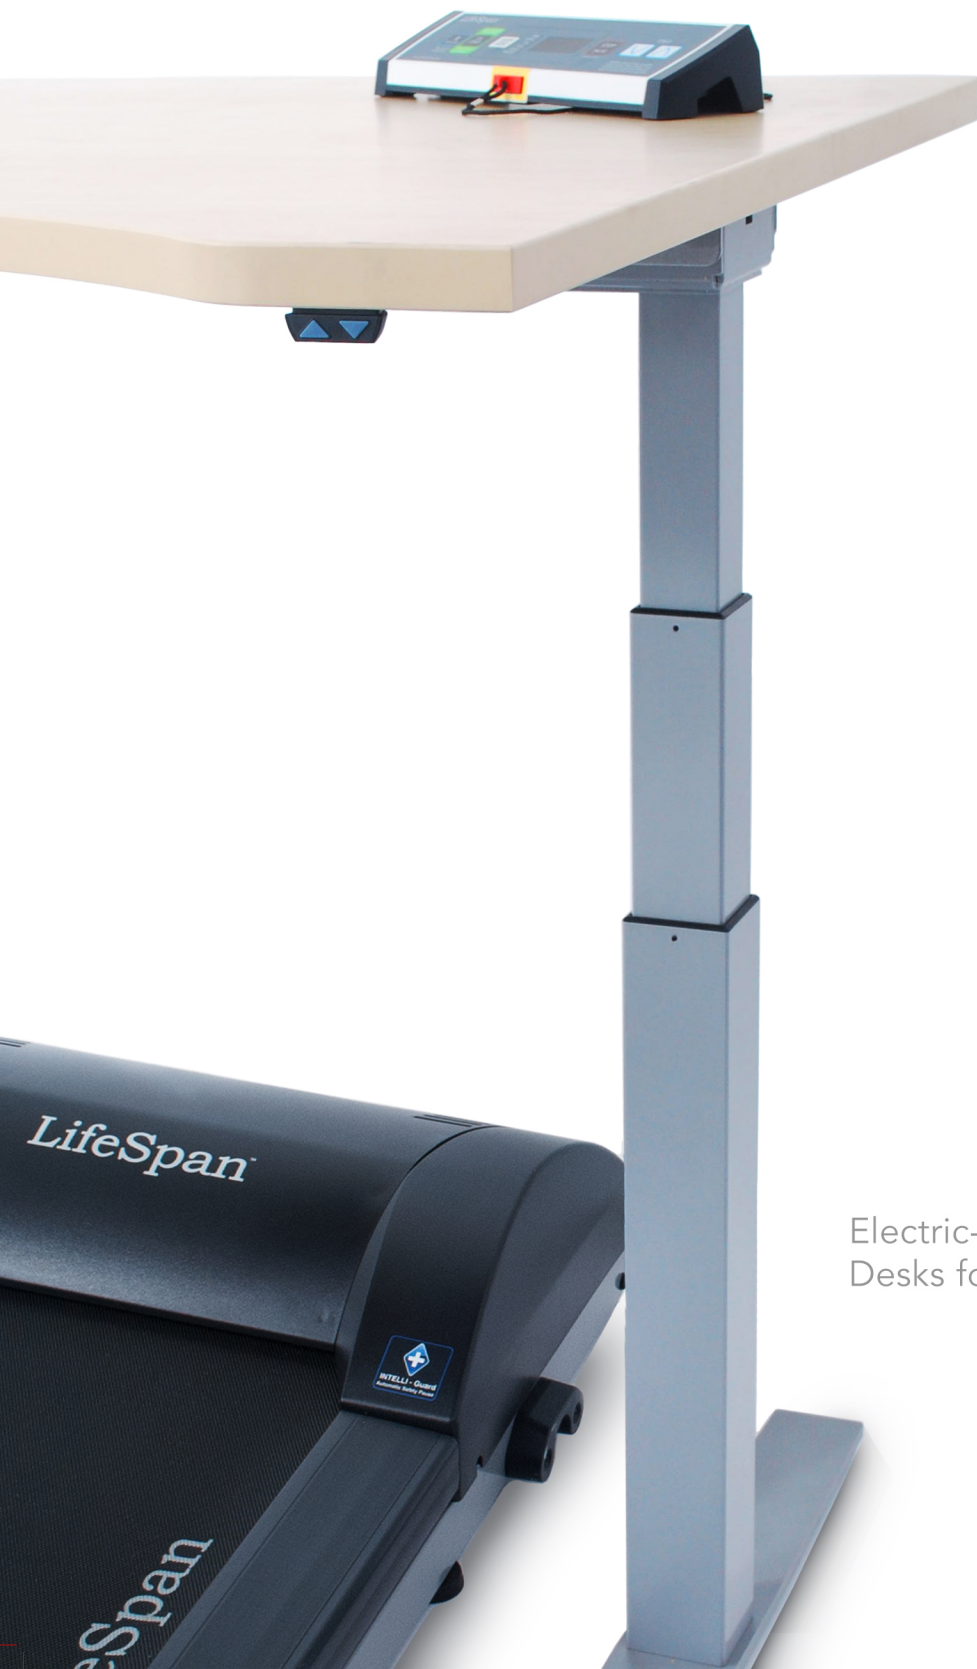

WalkStation

Variable Height Walking Stations

Electric-Adjustable Treadmill
Desks for Workplace Fitness

SPECIAL 

Special-T combines two of the most high-quality workplace productivity and health products into a single, affordable, height adjustable workstation.

Workplace fitness is only a step away!

Under Desk Treadmill

- Unlike standard treadmills the TR-1200 is equipped with a 2.25 HP continuous duty motor allowing for speeds of .4 to 4.0 MPH.
- Walk or run - the continuous duty motor is design to run at slow speeds for long periods of time.
- The TR-1200 is designed for use up to 6 hours per day and is supported by a 3-year motor warranty and 2-year parts and labor warranty.

Console

The small, contemporary designed console is the perfect size to discretely sit on your desk so it will not get in the way of your work.

Computer

The treadmill is Bluetooth-enabled to wirelessly sync your activity data to your Mac / PC or Android and iOS device using one of our free apps.

36 x 48 Cockpit top for walking comfort / arm rest

Electric lift adjustment. Easy press up/down switch for quick & easy height adjustments

25.5"H - 51"H. Wide range of lift to accommodate any user height