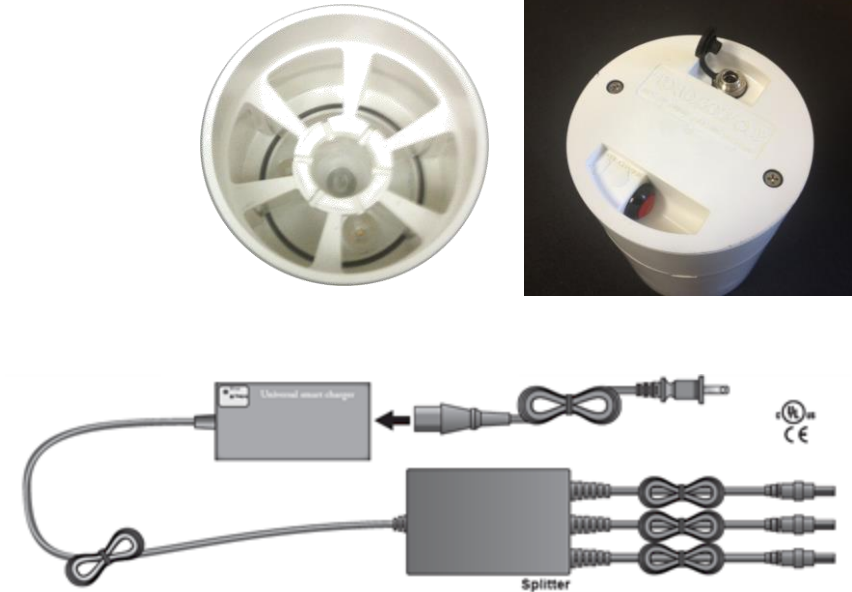

## TWGC Cup Lights

- White ABS cup aligns notches in solid brass ball catch with notches in cup. Fits most standard and putting green flags.
- The bottom compartment houses the on/off switch charging port and Lithium-Ion battery.
- Charger will charge up to three cups at once. Average time to charge is five hours.