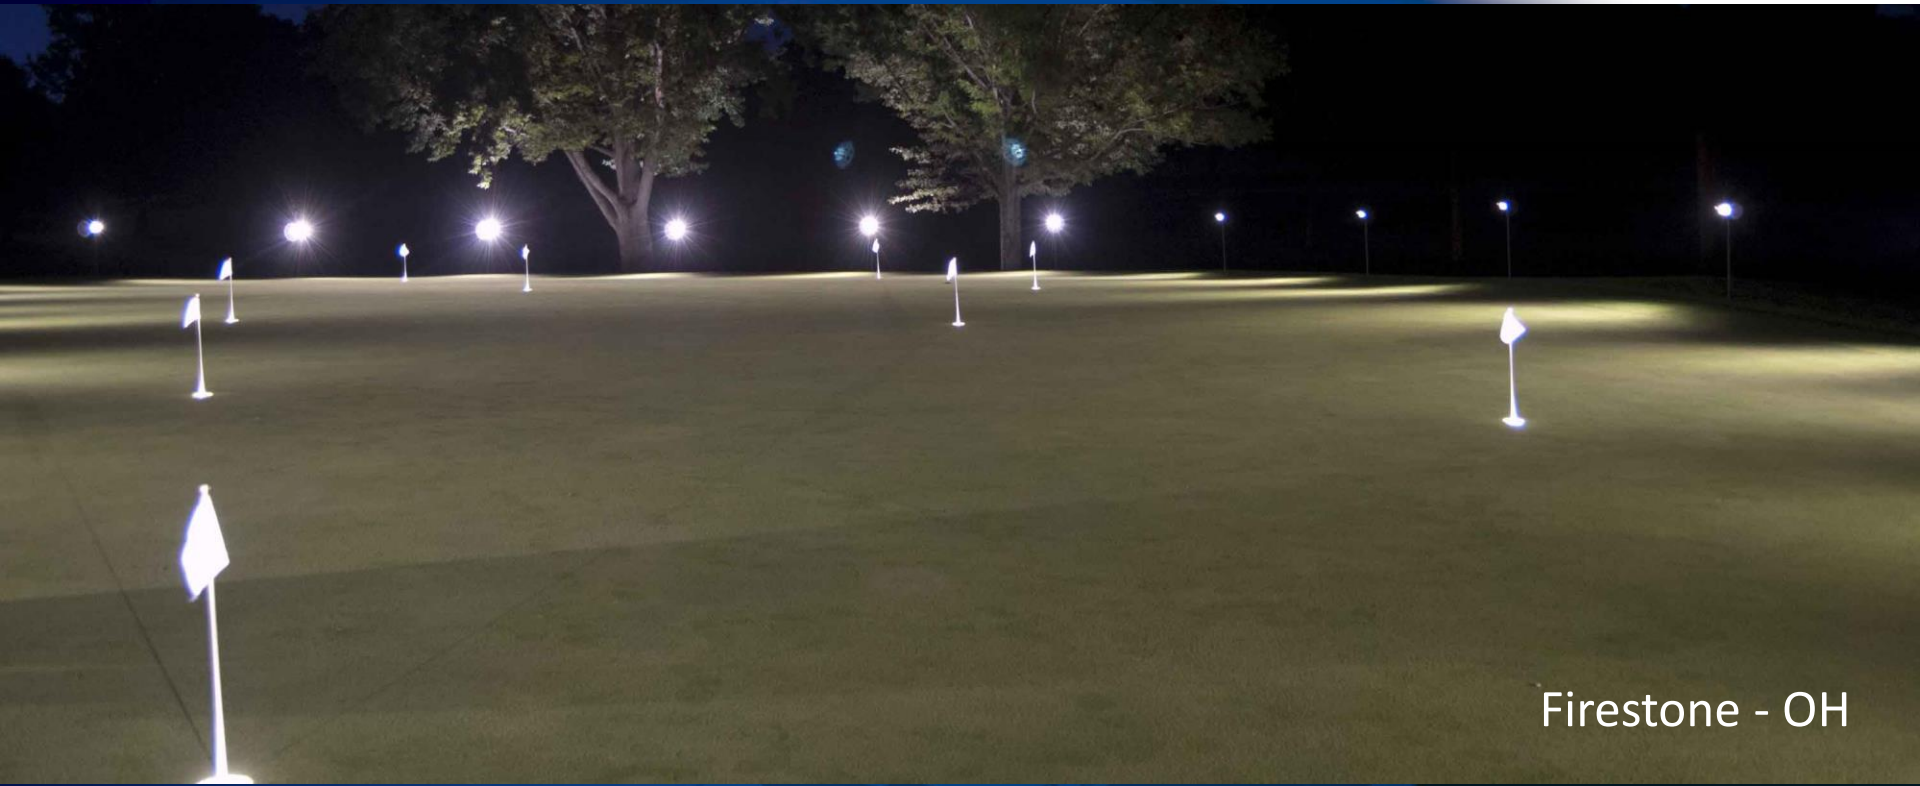

Twilight Golf Lighting Products

Firestone - OH

The leader in golf.