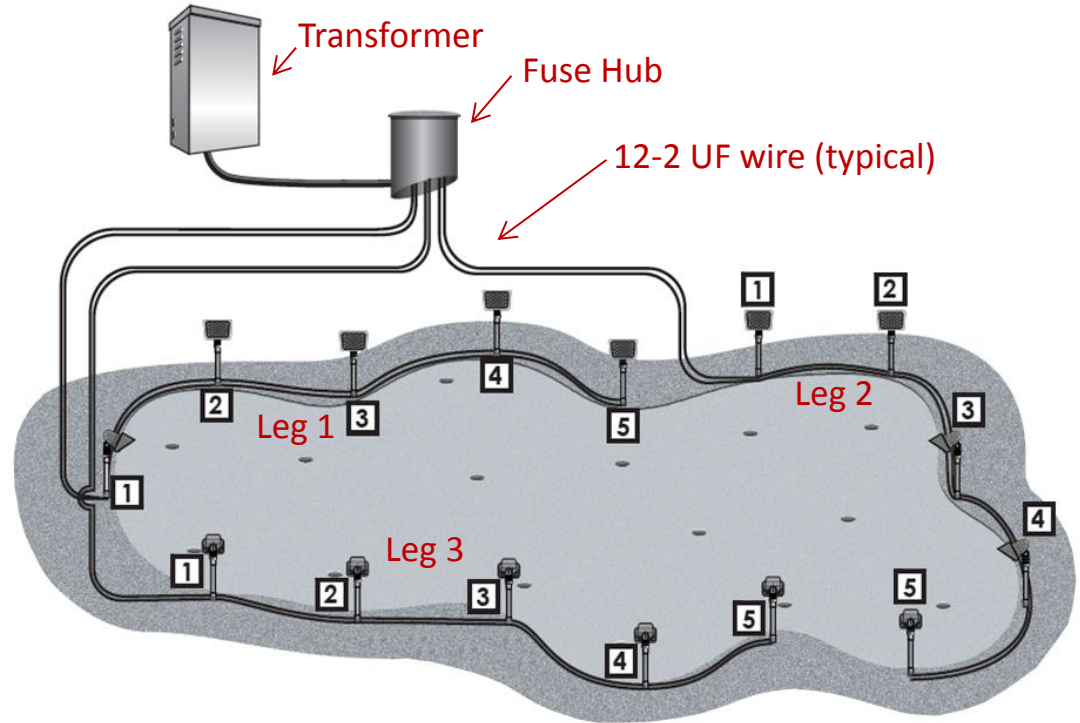

Twilight Golf Lighting Products

Installation Overview

- Lay out lights around perimeter at 12 to 15 foot intervals.
- Put no more than 5 lights per wire run.
- Use only 12 gauge, 2conductor UF type wire for each wire run
- Bring all wire runs into Fuse Hub
- Each Fuse Hub can handle 4 wire runs
- Run a single cable to the transformer
- Splice together using included splice kits
- Connect transformer to building power with a GFI circuit.
- NOTE: All wires and connections must adhere to local and federal codes.