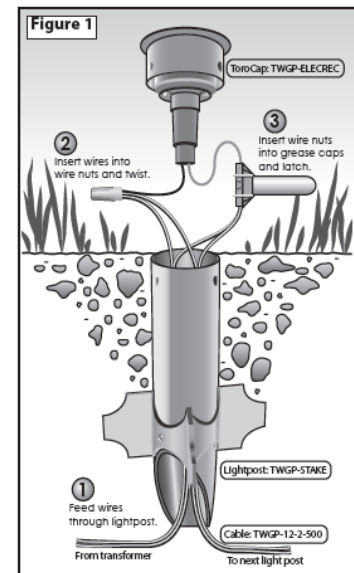

TWGP-STAKE

$99