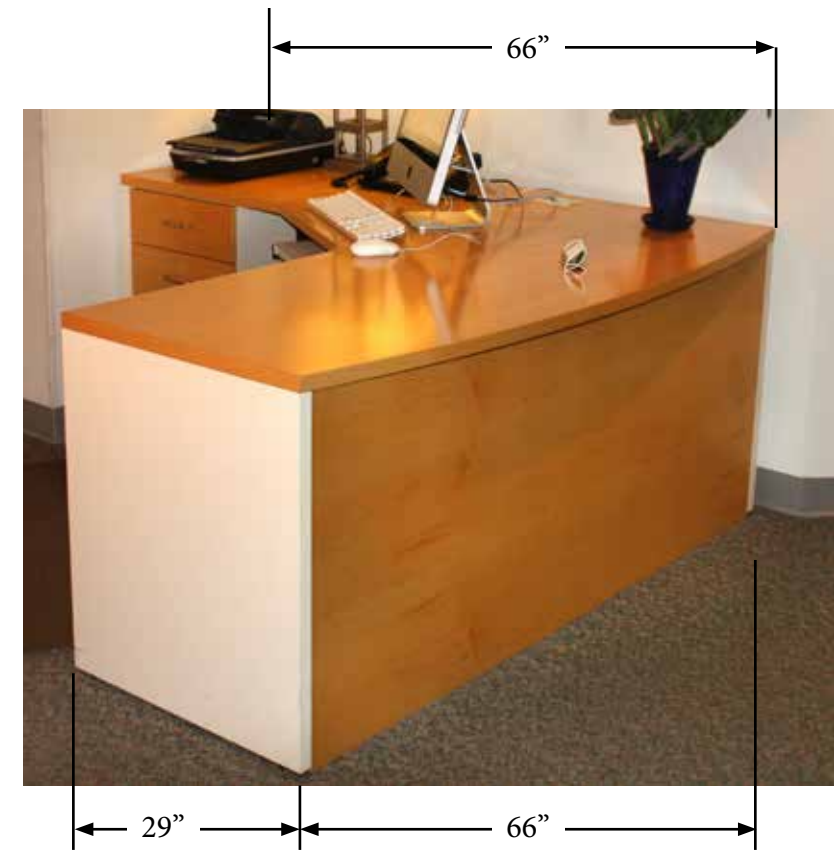

Matching Desk Set - Desk, Credenza, Storage Cabinet and 2 Chairs - \$1,250 for set

Desk — W 71.5" - D 36" - H 29"

Credenza — W 71.5" - D 20" - H 29"

Cabinet — W 35.5" - D 20" - H 29"

Two Guest Chairs

Custom Designed Glass and Marble Conference Table with 10 upholstered chairs on casters — \$2,500
Width 48" - Length 120" - Height 29.5" • Glass thickness 3/4" beveled to 5/8"

Marble Pedestal Detail - side

Marble Pedestal Detail - top

Matching Desk & Credenza - laminate — \$150

Desk - W 72" - D 36" - H 29.5"
Credenza - W 66" - D 20" - H 29.5"

Wood Desk & laminate Credenza \$150 for unmatched set

Desk - W 72" - D 36" - H 30"
Credenza - W 72" - D 24" - H 30"

Glass & Metal Sofa Table & Side Table Set \$250 for set

Sofa Table
W 54" D 19.5" H 32"

Occasional Table
W 28" D 28" H 26"

Computer L-Desk with top and center storage drawers and bottom file drawer. \$350